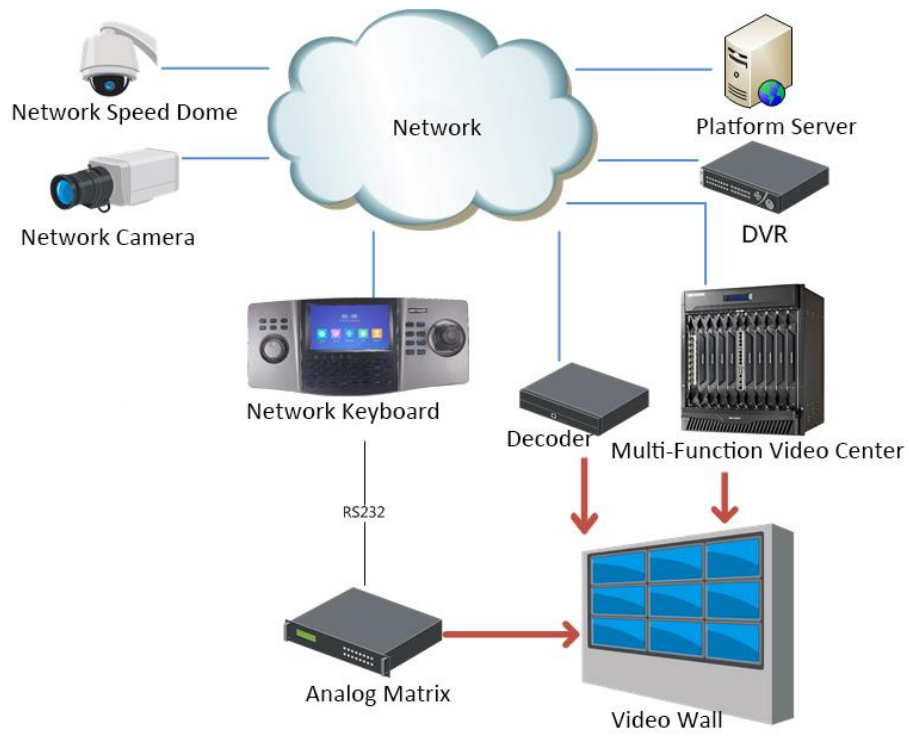

Typical Application