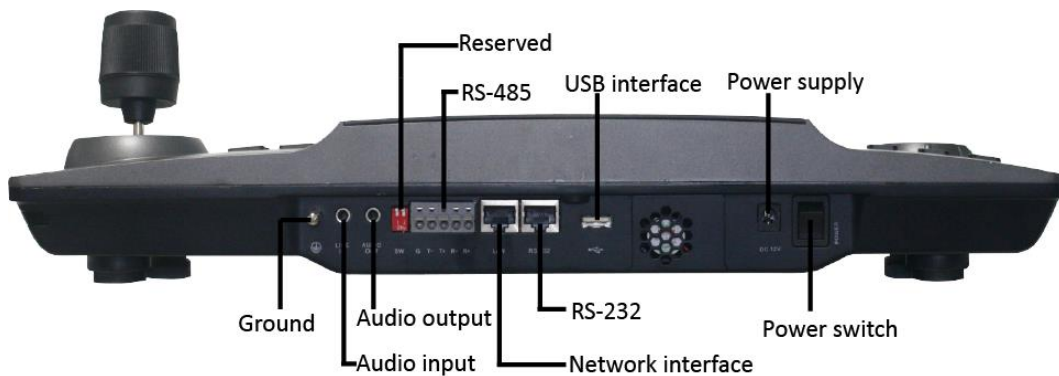

Specification

Model		DS-1100KI(B)
Local Decoding	Format	H.264, H.265, MPEG4
	Performance	4@1080p
	Screen division	Single screen
Input/output	Display	7" TFT LCD at 1024 × 600 resolution
	Joystick	4D joystick
	Audio	1 video input and 1 video output of 3.5 mm audio jack. Supports two-way audio
	Video	Not supported
	USB	1 × USB 2.0 interface
	Serial port	1 × RS-232, 1 × RS-485
	Network	1 × 100M/1000M self-adaptive network interface
General	System	Linux
	Dimensions (L × W × H)	435 × 193 × 110 mm (17.1" × 7.6" × 4.3")
	Weight	2 KG (4.4 lb)
	Working temperature	-10 °C to +55 °C (14 °F to 131 °F)
	Working Humidity	10% to 90%
	Power supply	12 VDC
	Consumption	≤ 15 W

Dimension