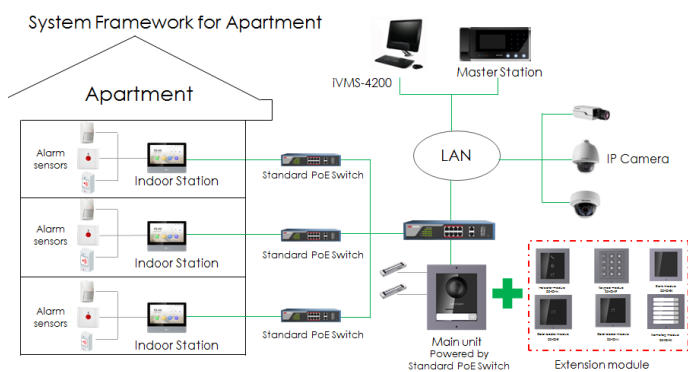

Typical Application

Approval

CE-EMC	a. EN 55032:2015 b. EN 61000-3-2:2014 c. EN 61000-3-3:2013 d. EN 50130-4:2011 +A1:2014
CE-LVD	EN 60950-1:2006 + A11:2009 + A1:2010 + A12:2011 + A2:2013
CB	IEC 60950-1:2005 (Second Edition) + Am 1:2009 + Am 2:2013
FCC-SDOC	47 CFR Part 15, Subpart B
C-TICK(EMC)	AS/NZS CISPR 32:2015
UL	UL 60950-1 & CAN/CSA C22.2 No. 60950-1-07, Information Technology Equipment – Safety – Part 1: General Requirements
IC(EMC)	ICES-003:Issue 6
ROHS	2011/65/EU
REACH	Regulation (EC) No 1907/2006
WEEE	2012/19/EU