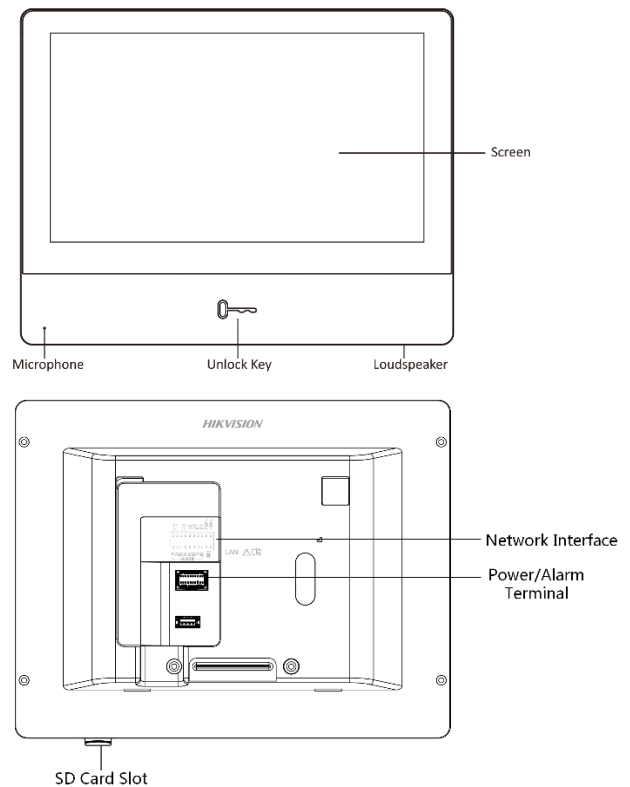

Accessory

Installation