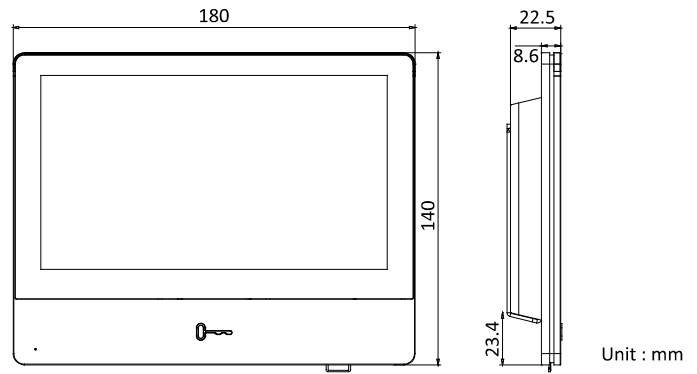

Specification

System parameters	
Memory	128 MB
Flash	32 MB
Operation system	Embedded Linux operation system
Display parameters	
Display screen	7-inch colorful TFT screen
Display resolution	1024 × 600
Operation method	Capacitive touch screen
Audio parameters	
Audio input	Built-in omnidirectional microphone
Audio output	Built-in loudspeaker
Audio compression standard	G.711 U
Audio compression rate	64 Kbps
Audio quality	Noise suppression and echo cancellation
Network parameters	
Wired network	10/100 Mbps self-adaptive
Network protocol	TCP/IP, SIP, RTSP
Network interface	1 RJ-45 10/100 Mbps self-adaptive
Alarm input	8-ch alarm inputs
I/O output	2
TF card	Max to 32 G, SD 2.0 or lower version
RS485	Supported
General	
Power supply	IEEE802.3af, standard PoE 12 VDC/1 A
Power supply via detector	12 V, 200 mA
Power consumption	≤ 7 W
Working temperature	-10 °C to 55 °C (14 °F to 131 °F)
Working humidity	10% to 90%
Dimensions	180 mm × 140 mm × 22.4 mm (7.09" × 5.51" × 0.88")
Weight	786 g (with packaging) 600 g (without packaging)
Certification	FCC, IC, CE, C-TICK, ROHS, REACH, WEEE, UL, CB, RCM