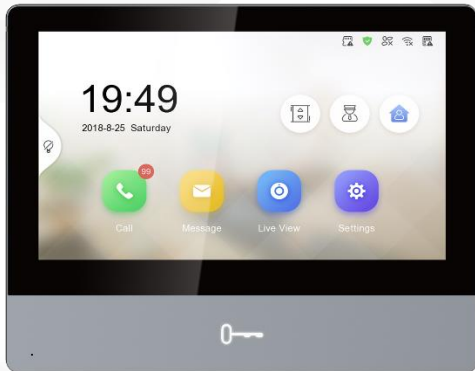

DS-KH8350-TE1 Video Intercom Network Indoor Station

HIKVISION

Key Feature

- Premium tempered glass
- Aerospace-grade aluminum
- New UI V2.0: User friendly design
- 7-inch colorful touch screen with resolution 1024 × 600
- 8.6 mm Ultra-slim design
- Reddot award 2017 winner
- Standard PoE
- Support capture while video calling
- Remote unlocking via the client software or the mobile client
- Views live videos of door stations and linked cameras