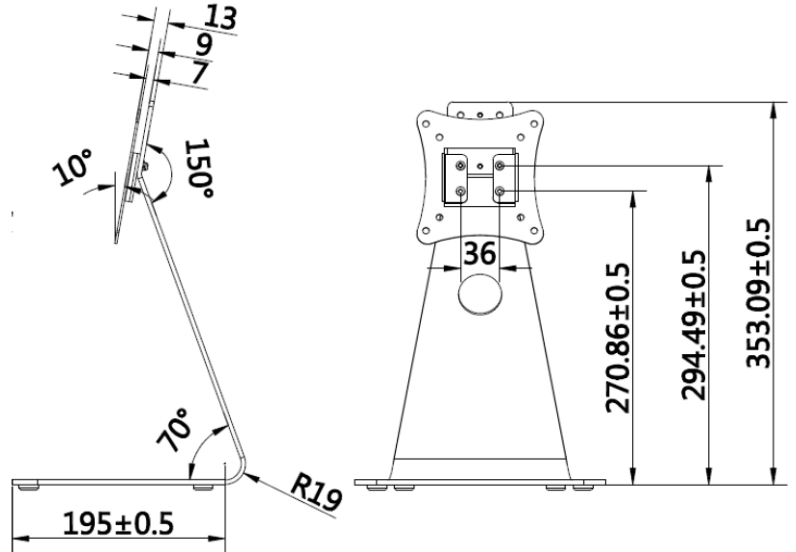

### Desk Stand for DS-K1T671TM-3XF Temperature Screening Terminal

### Dimensions

- Solid Steel Structure
- Cold-Rolled Steel Plate (SPCC)
- Quick and Easy Installation

### Specifications

DS-DM0701BL	
Color	Black and silver
Material	Cold-rolled steel plate (SPCC)
Dimensions (L x W x D)	7.6" x 14.3" x 7.7" (193 mm x 353.5 mm x 195.5 mm)
Net Weight	4.85 ± 1.1 lbs (2.2 ± 0.5 kg)
Gross Weight	5.51 ± 1.1 lbs (2.5 ± 0.5 kg)