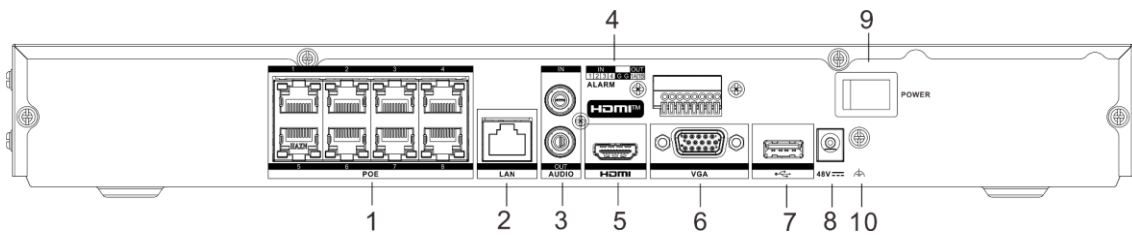

Physical Interface

No.	Description	No.	Description
1	Network interfaces with PoE function	6	VGA interface
2	LAN network interface	7	USB interface
3	AUDIO IN and AUDIO OUT	8	Power supply
4	ALARM IN and OUT	9	Power switch
5	HDMI interface	10	GND

Available Model

DS-7608NXI-K2/8P

Headquarters

No.555 Qianmo Road, Binjiang District,
Hangzhou 310051, China
T +86-571-8807-5998
www.hikvision.com

Follow us on social media to get the latest product and solution information.

Hikvision

HikvisionHQ

HikvisionHQ

Hikvision_Global

Hikvision
Corporate Channel

hikvisionhq