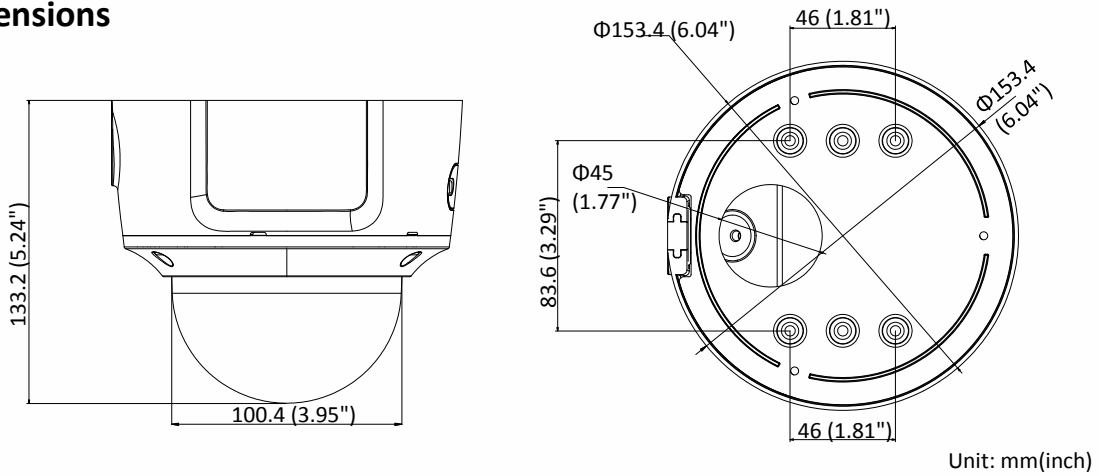

Dimensions