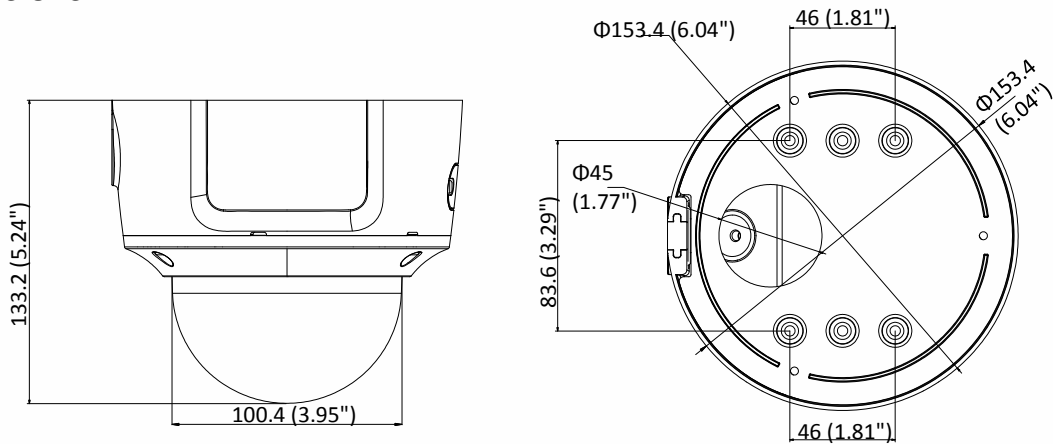

| | |
|-------------------------------|--|
| Power Consumption and Current | 12 VDC, 0.9 A, max. 10.5 W PoE (802.3af, 36V to 57V), 0.4 A to 0.2 A, max. 12.5 W |
| Protection Level | IP66, IK10 |
| Material | Metal |
| Dimensions | Φ 153.4 × 133.2 mm (Φ 6.04" × 5.24") |
| Weight | Camera: 1287 g (2.8 lb.) |

Dimensions

Unit: mm(inch)

Accessories

DS-1471ZJ-155
Pendant Mount

DS-1473ZJ-155
Wall Mount

DS-1475ZJ-SUS
Vertical Pole Mount

DS-1476ZJ-SUS
Corner Mount

DS-1227ZJ-DM37
In-ceiling Mount