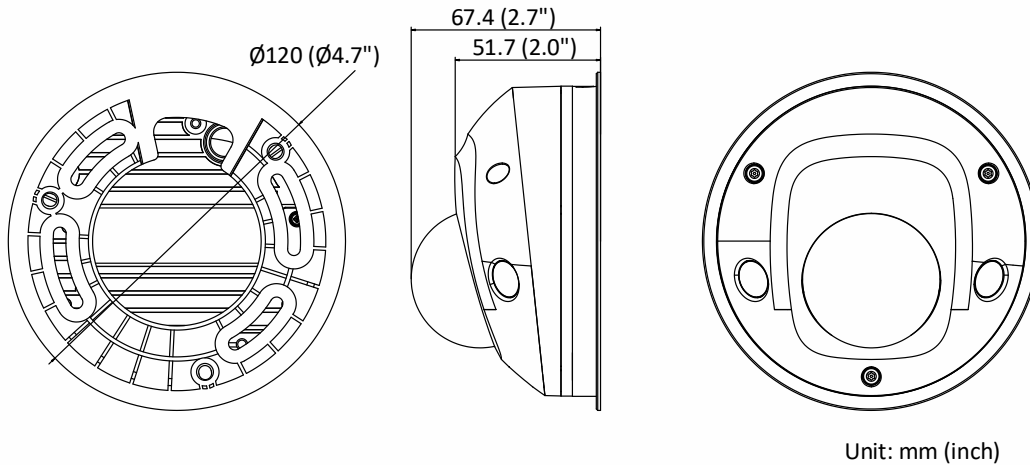

Dimensions