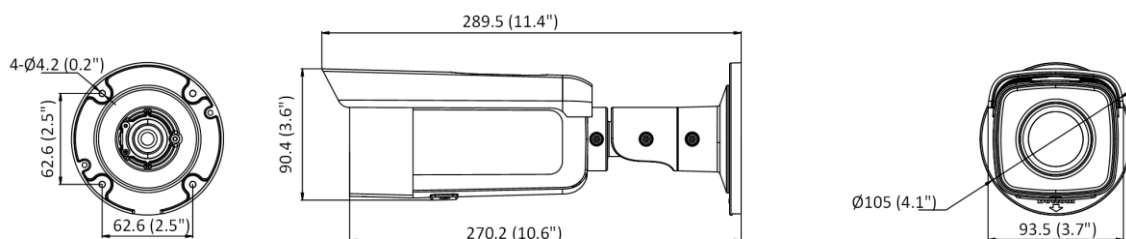

▪ Available Model

DS-2CD2T26G2-2I (2.8mm, 4 mm, 6mm)

DS-2CD2T26G2-4I (2.8mm, 4 mm, 6mm)

▪ Dimension

Unit: mm (inch)