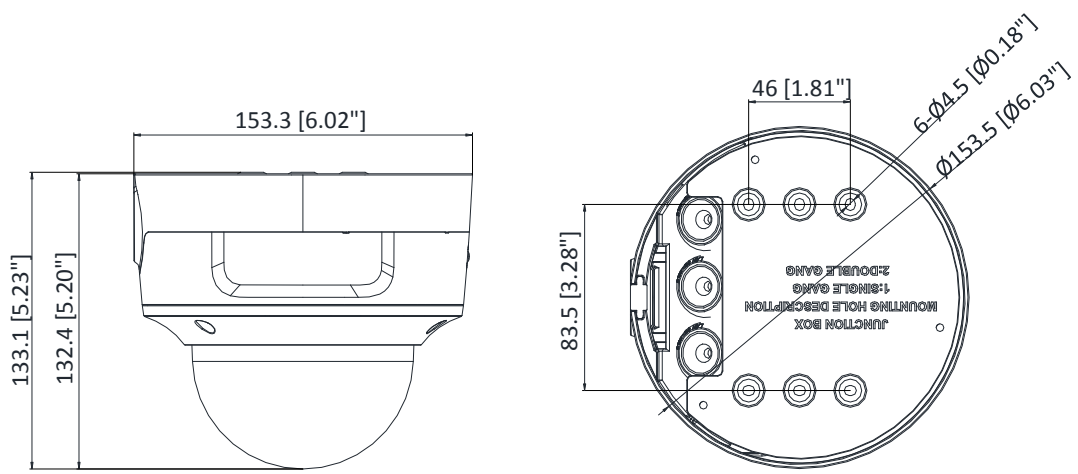

General Function	Mirror, password protection, privacy mask, watermark, IP address filter, one-key reset, anti-flicker, three streams, heartbeat
Software Reset	Yes
Linkage Method	Upload to FTP/NAS/memory card, notify surveillance center, send email, trigger alarm output, trigger recording, trigger capture, audible warning
Storage Conditions	-30 °C to 60 °C (-22 °F to 140 °F), humidity 95% or less (non-condensing)
Startup and Operating Conditions	-30 °C to 60 °C (-22 °F to 140 °F), humidity 95% or less (non-condensing)
Power Supply	12 VDC ± 25%, two-core terminal block; PoE: 802.3af, Class 3
Power Consumption and Current	12 VDC, 0.9 A, max. 10.8 W PoE: (802.3af, 36V to 57V), 0.4 A to 0.2 A, max. 12.9 W
Power Interface	2-core terminal block
Material	Metal
Camera Dimension	Φ153.5 × 133.2 mm (Φ6" × 5.2")
Package Dimension	244 × 174 × 173 mm (9.6" × 6.9" × 6.8")
Camera Weight	1080 g (2.4 lb.)
With Package Weight	1671 g (3.7 lb.)
<b>Approval</b>	
Protection	Ingress protection: IP66 (IEC 60529-2013), IK10(IEC 62262:2002)
EMC	CE-EMC (EN 55032: 2015, EN 61000-3-2: 2014, EN 61000-3-3: 2013, EN 50130-4: 2011 +A1: 2014); RCM (AS/NZS CISPR 32: 2015); IC (ICES-003: Issue 6, 2016); KC (KN 32: 2015, KN 35: 2015)
Safety	UL (UL 60950-1); CB (IEC 60950-1:2005 + Am 1:2009 + Am 2:2013); CE-LVD (EN 60950-1:2005 + Am 1:2009 + Am 2:2013); BIS (IS 13252(Part 1):2010+A1:2013+A2:2015); LOA (IEC/EN 60950-1)
Environment	CE-RoHS (2011/65/EU); WEEE (2012/19/EU); Reach (Regulation (EC) No 1907/2006)

## Available Model

DS-2CD2786G2-IZS (2.8 to 12 mm)

Dimension

Unit: mm (inch)