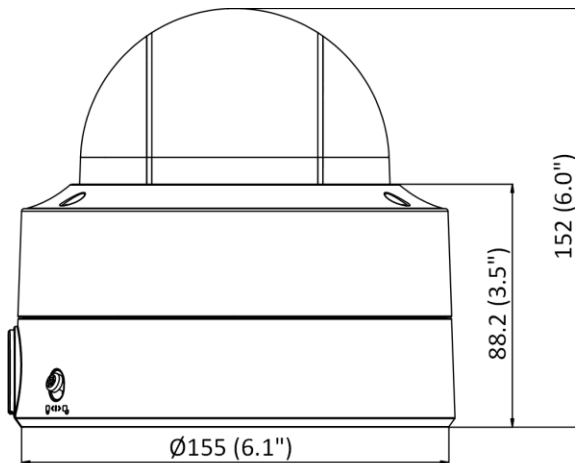

Level	Description
Top-level protection	Hikvision products at this level are equipped for use in areas where professional anti-corrosion protection is a must. Typical application scenarios include coastlines, docks, chemical plants, and more.
Moderate protection	Hikvision products at this level are equipped for use in areas with moderate anti-corrosion demands. Typical application scenarios include coastal areas about 2 kilometers (1.24 miles) away from coastlines, as well as areas affected by acid rain.
No specific protection	Hikvision products at this level are equipped for use in areas where no specific anti-corrosion protection is needed.

▪ **Available Model**

DS-2CD2747G2T-LZS (2.8-12 mm)

▪ **Dimension**

Unit: mm (inch)