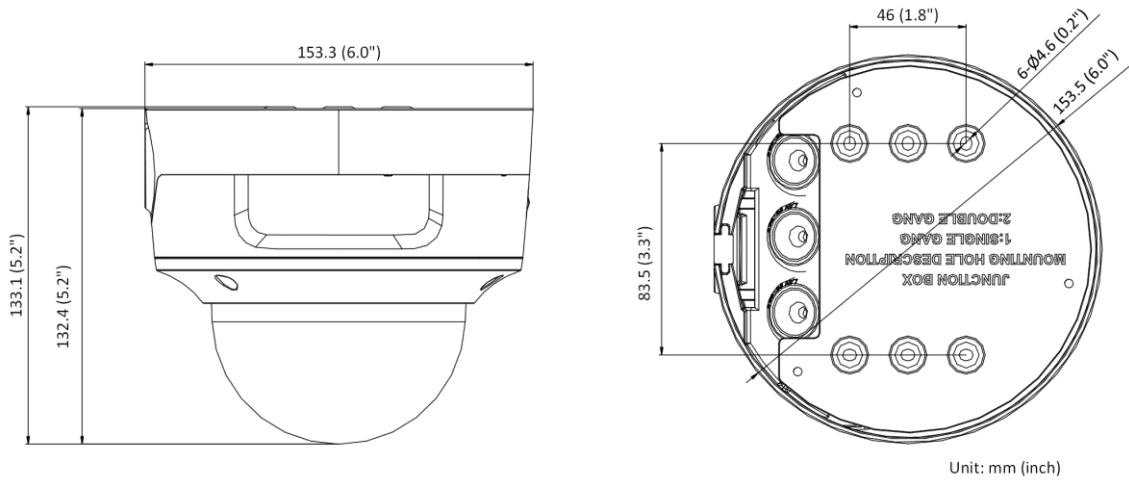

Power Supply	12 VDC \pm 25%, reverse polarity protection PoE: 802.3af, class 3
Power Consumption and Current	12 VDC, 0.9 A, max. 10.8 W PoE: (802.3af, 36 V to 57 V), 0.36 A to 0.23 A, max. 12.9 W
Power Interface	Two-core terminal block
Material	Metal
Camera Dimension	\varnothing 153.5 \times 133.1 mm (6.0" \times 5.2")
Package Dimension	244 \times 174 \times 173 mm (9.6" \times 6.9" \times 6.8")
Camera Weight	830 g (1.8 lb.)
With Package Weight	1709 g (3.8 lb.)
Linkage Method	Upload to NAS/memory card, notify surveillance center, trigger record, trigger capture, strobe light, audible warning *Note: External device is required.
Web Client Language	32 languages English, Russian, Estonian, Bulgarian, Hungarian, Greek, German, Italian, Czech, Slovak, French, Polish, Dutch, Portuguese, Spanish, Romanian, Danish, Swedish, Norwegian, Finnish, Croatian, Slovenian, Serbian, Turkish, Korean, Traditional Chinese, Thai, Vietnamese, Japanese, Latvian, Lithuanian, Portuguese (Brazil)
General Function	Anti- flicker, heartbeat, mirror, privacy masks, flash log, password reset via e-mail, pixel counter
Software Reset	Yes
Approval	
EMC	FCC (47 CFR Part 15, Subpart B); CE-EMC (EN 55032: 2015, EN 61000-3-2: 2014, EN 61000-3-3: 2013, EN 50130-4: 2011 +A1: 2014); RCM (AS/NZS CISPR 32: 2015); IC (ICES-003: Issue 6, 2016); KC (KN 32: 2015, KN 35: 2015)
Safety	UL (UL 60950-1); CB (IEC 60950-1:2005 + Am 1:2009 + Am 2:2013); CE-LVD (EN 60950-1:2005 + Am 1:2009 + Am 2:2013); BIS (IS 13252(Part 1):2010+A1:2013+A2:2015); LOA (IEC/EN 60950-1)
Environment	CE-ROHS (2011/65/EU); WEEE (2012/19/EU); REACH (Regulation (EC) No 1907/2006)
Protection	Ingression protection: IP66 (IEC 60529-2013), IK10 (IEC 62262:2002)

▪ Available Model

DS-2CD2726G2-IZS(2.8 to 12 mm)

▪ **Dimension**

▪ **Accessory**

DS-1473ZJ-155
Wall Mount

DS-1476ZJ-SUS
Corner Mount

DS-1471ZJ-155
Pendent Mount

DS-1475ZJ-SUS
Vertical Pole Mount