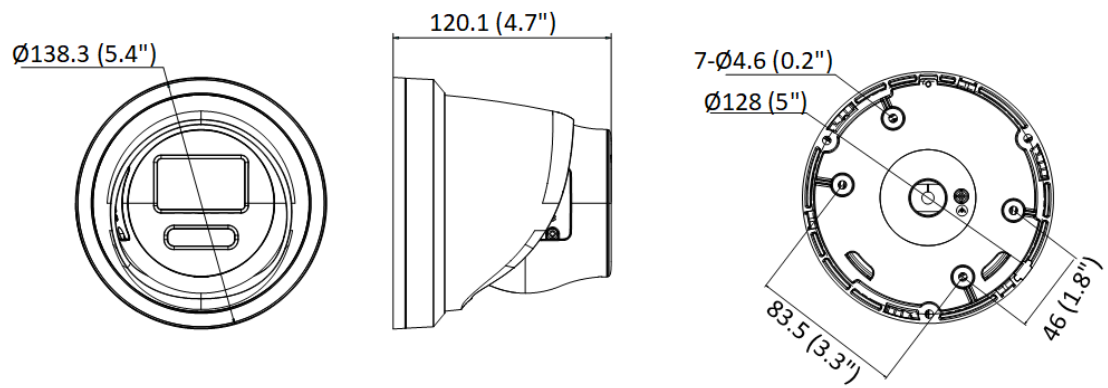

General	
Power	-L: 12 VDC, 0.42 A, max. 5 W PoE: 802.3af, 36 V to 57 V, 0.17 A to 0.11 A, max. 6.0 W -LU: 12 VDC, 0.46 A, max. 5.5 W PoE: 802.3af, 36 V to 57 V, 0.18 A to 0.11 A, max. 6.5 W
Material	Cover: metal, main body: metal
Dimension	Ø138.3 mm × 120.1 mm (Ø5.4" × 4.7")
Package Dimension	170 mm × 170 mm × 150 mm (6.7" × 6.7" × 5.9")
Weight	Approx. 870 g (1.9 lb.)
With Package Weight	Approx. 1160 g (2.6 lb.)
Storage Conditions	-30 °C to 60 °C (-22 °F to 140 °F). Humidity 95% or less (non-condensing)
Startup and Operating Conditions	-30 °C to 60 °C (-22 °F to 140 °F). Humidity 95% or less (non-condensing)
Language	33 languages English, Russian, Estonian, Bulgarian, Hungarian, Greek, German, Italian, Czech, Slovak, French, Polish, Dutch, Portuguese, Spanish, Romanian, Danish, Swedish, Norwegian, Finnish, Croatian, Slovenian, Serbian, Turkish, Korean, Traditional Chinese, Thai, Vietnamese, Japanese, Latvian, Lithuanian, Portuguese (Brazil), Ukrainian
General Function	Anti-flicker, heartbeat, mirror, password reset via e-mail, pixel counter
Software Reset	Yes
Approval	
EMC	FCC (47 CFR Part 15, Subpart B) CE-EMC (EN 55032: 2015, EN 61000-3-2: 2019, EN 61000-3-3: 2013+A1: 2019, EN 50130-4: 2011+A1: 2014) RCM (AS/NZS CISPR 32: 2015) IC (ICES-003: Issue 7) KC (KN32: 2015, KN35: 2015)
Safety	UL (UL 62368-1) CB (IEC 62368-1: 2014+A11) CE-LVD (EN 62368-1: 2014/A11: 2017)
Environment	CE-RoHS (2011/65/EU) WEEE (2012/19/EU) Reach (Regulation (EC) No 1907/2006)
Protection	IP67 (IEC 60529-2013)

#### ▪ Available Model

DS-2CD2387G2-L (2.8/4 mm)

DS-2CD2387G2-LU (2.8/4 mm)

▪ Dimension

Model With Mic

Unit: mm (inch)

Model Without Mic

Unit: mm (inch)