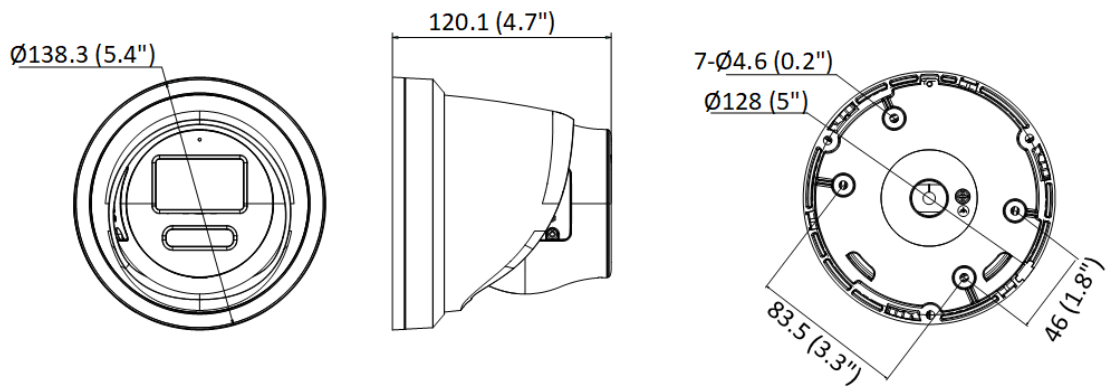

General	
Power	-L: 12 VDC, 0.42 A, max. 5 W PoE: 802.3af, 36 V to 57 V, 0.17 A to 0.11 A, max. 6.0 W -LU: 12 VDC, 0.46 A, max. 5.5 W PoE: 802.3af, 36 V to 57 V, 0.18 A to 0.11 A, max. 6.5 W
Material	Cover: metal, main body: metal
Dimension	Ø138.3 mm × 120.1 mm (Ø5.4" × 4.7")
Package Dimension	170 mm × 170 mm × 150 mm (6.7" × 6.7" × 5.9")
Weight	Approx. 870 g (1.9 lb.)
With Package Weight	Approx. 1160 g (2.6 lb.)
Storage Conditions	-30 °C to 60 °C (-22 °F to 140 °F). Humidity 95% or less (non-condensing)
Startup and Operating Conditions	-30 °C to 60 °C (-22 °F to 140 °F). Humidity 95% or less (non-condensing)
Language	33 languages English, Russian, Estonian, Bulgarian, Hungarian, Greek, German, Italian, Czech, Slovak, French, Polish, Dutch, Portuguese, Spanish, Romanian, Danish, Swedish, Norwegian, Finnish, Croatian, Slovenian, Serbian, Turkish, Korean, Traditional Chinese, Thai, Vietnamese, Japanese, Latvian, Lithuanian, Portuguese (Brazil), Ukrainian
General Function	Anti-flicker, heartbeat, mirror, password reset via e-mail, pixel counter
Software Reset	Yes
Approval	
EMC	FCC (47 CFR Part 15, Subpart B) CE-EMC (EN 55032: 2015, EN 61000-3-2: 2019, EN 61000-3-3: 2013+A1: 2019, EN 50130-4: 2011+A1: 2014) RCM (AS/NZS CISPR 32: 2015) IC (ICES-003: Issue 7) KC (KN32: 2015, KN35: 2015)
Safety	UL (UL 62368-1) CB (IEC 62368-1: 2014+A11) CE-LVD (EN 62368-1: 2014/A11: 2017)
Environment	CE-RoHS (2011/65/EU) WEEE (2012/19/EU) Reach (Regulation (EC) No 1907/2006)
Protection	IP67 (IEC 60529-2013)

#### ▪ Available Model

DS-2CD2387G2-L (2.8/4 mm)

DS-2CD2387G2-LU (2.8/4 mm)

▪ Dimension

Model With Mic

Unit: mm (inch)

Model Without Mic

Unit: mm (inch)