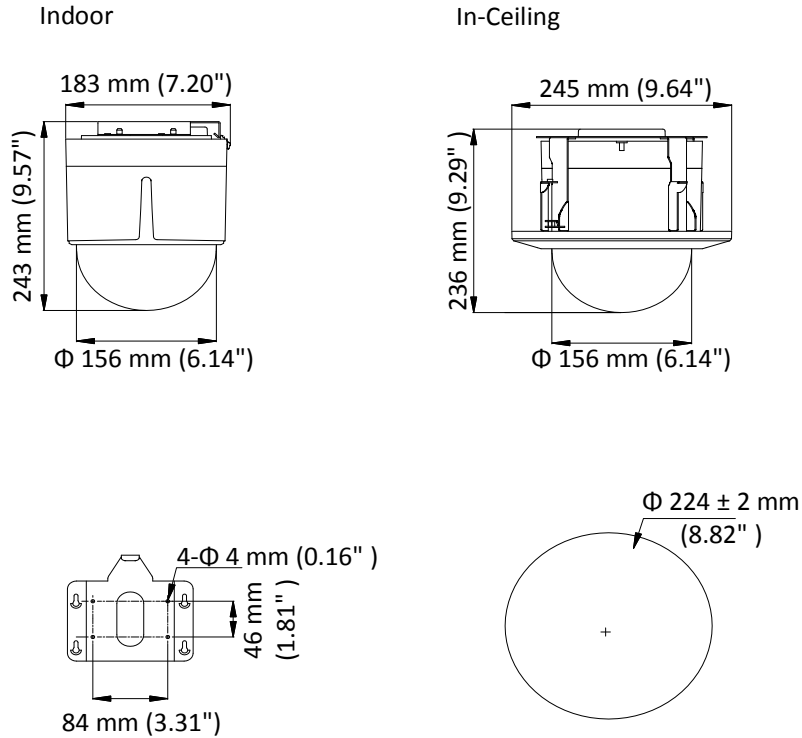

Order Model

DS-2AE5232T-A3(D)

Dimension