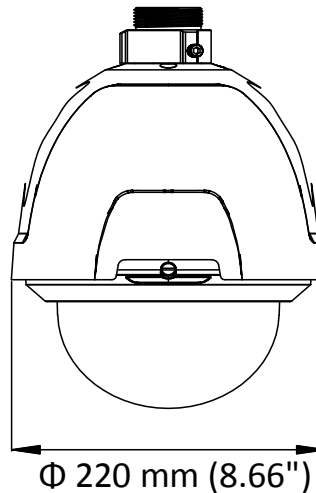

Order Model

DS-2AE5232T-A(D)

Dimension

Accessory

HIKVISION®

Headquarters

No.555 Qianmo Road, Binjiang District,
Hangzhou 310051, China
T +86-571-8807-5998
overseasbusiness@hikvision.com

Hikvision USA
T +1-909-895-0400
sales.usa@hikvision.com

Hikvision Australia
T +61-2-8599-4233
salesau@hikvision.com

Hikvision India
T +91-22-28469900
sales@pramahikvision.com

Hikvision Canada
T +1-866-200-6690
sales.canada@hikvision.com

Hikvision Thailand
T +662-275-9949
sales.thailand@hikvision.com

Hikvision Europe
T +31-23-5542770
sales.eu@hikvision.com

Hikvision Italy
T +39-0438-6902
info.it@hikvision.com

Hikvision Brazil
T +55 11 3318-0050
Latam.support@hikvision.com

Hikvision Turkey
T +90 (216)521 7070- 7074
sales.tr@hikvision.com

Hikvision Malaysia
T +601-7652-2413
sales.my@hikvision.com

Hikvision UK & Ireland
T +01628-902140
sales.uk@hikvision.com

Hikvision South Africa
Tel: +27 (10) 0351172
sale.africa@hikvision.com

Hikvision France
T +33(0)1-85-330-450
info.fr@hikvision.com

Hikvision Kazakhstan
T +7-727-9730667
nikia.panfilov@hikvision.ru

Hikvision Vietnam
T +84-974270888
sales.vt@hikvision.com

Hikvision UAE
T +971-4-4432090
salesme@hikvision.com

Hikvision Singapore
T +65-6684-4718
sg@hikvision.com

Hikvision Spain
T +34-91-737-16-55
info.es@hikvision.com

Hikvision Tashkent
T +99-87-1238-9438
uzb@hikvision.ru

Hikvision Hong Kong
T +852-2151-1761
info.hk@hikvision.com

Hikvision Russia
T +7-495-669-67-99
saleru@hikvision.com

Hikvision Korea
T +82-(0)31-731-8817
sales.korea@hikvision.com

Hikvision Poland
T +48-22-460-01-50
info.pl@hikvision.com

Hikvision Indonesia
T +62-21-2933759
Sales.Indonesia@hikvision.com

Hikvision Colombia
sales.colombia@hikvision.com