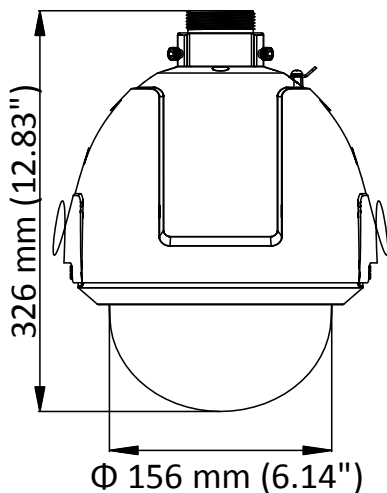

Order Model

DS-2AE5232T-A(D)

Dimension

Accessory

HIKVISION®

Headquarters

No.555 Qianmo Road, Binjiang District,
Hangzhou 310051, China
T +86-571-8807-5998
overseasbusiness@hikvision.com

Hikvision USA
T +1-909-895-0400
sales.usa@hikvision.com

Hikvision Australia
T +61-2-8599-4233
salesau@hikvision.com

Hikvision India
T +91-22-28469900
sales@pramahikvision.com

Hikvision Canada
T +1-866-200-6690
sales.canada@hikvision.com

Hikvision Thailand
T +662-275-9949
sales.thailand@hikvision.com

Hikvision Europe
T +31-23-5542770
sales.eu@hikvision.com

Hikvision Italy
T +39-0438-6902
info.it@hikvision.com

Hikvision Brazil
T +55 11 3318-0050
Latam.support@hikvision.com

Hikvision Turkey
T +90 (216)521 7070- 7074
sales.tr@hikvision.com

Hikvision Malaysia
T +601-7652-2413
sales.my@hikvision.com

Hikvision UK & Ireland
T +01628-902140
sales.uk@hikvision.com

Hikvision South Africa
Tel: +27 (10) 0351172
sale.africa@hikvision.com

Hikvision France
T +33(0)1-85-330-450
info.fr@hikvision.com

Hikvision Kazakhstan
T +7-727-9730667
nikia.panfilov@hikvision.ru

Hikvision Vietnam
T +84-974270888
sales.vt@hikvision.com

Hikvision UAE
T +971-4-4432090
salesme@hikvision.com

Hikvision Singapore
T +65-6684-4718
sg@hikvision.com

Hikvision Spain
T +34-91-737-16-55
info.es@hikvision.com

Hikvision Tashkent
T +99-87-1238-9438
uzb@hikvision.ru

Hikvision Hong Kong
T +852-2151-1761
info.hk@hikvision.com

Hikvision Russia
T +7-495-669-67-99
saleru@hikvision.com

Hikvision Korea
T +82-(0)31-731-8817
sales.korea@hikvision.com

Hikvision Poland
T +48-22-460-01-50
info.pl@hikvision.com

Hikvision Indonesia
T +62-21-2933759
Sales.Indonesia@hikvision.com

Hikvision Colombia
sales.colombia@hikvision.com