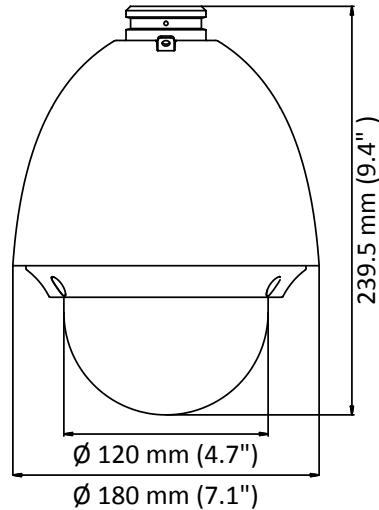

Order Model

DS-2AE4225T-D(D)

Dimension

Accessory

Distributed by

HIKVISION®

Headquarters

No.555 Qianmo Road, Binjiang District,
Hangzhou 310051, China
T +86-571-8807-5998
overseasbusiness@hikvision.com

Hikvision USA
T +1-909-895-0400
sales.usa@hikvision.com

Hikvision Australia
T +61-2-8599-4233
salesau@hikvision.com

Hikvision India
T +91-22-28469900
sales@pramahikvision.com

Hikvision Canada
T +1-866-200-6690
sales.canada@hikvision.com

Hikvision Thailand
T +662-275-9949
sales.thailand@hikvision.com

Hikvision Europe
T +31-23-5542770
sales.eu@hikvision.com

Hikvision Italy
T +39-0438-6902
info.it@hikvision.com

Hikvision Brazil
T +55 11 3318-0050
Latam.support@hikvision.com

Hikvision Turkey
T +90 (216)521 7070- 7074
sales.tr@hikvision.com

Hikvision Malaysia
T +601-7652-2413
sales.my@hikvision.com

Hikvision UK & Ireland
T +01628-902140
sales.uk@hikvision.com

Hikvision South Africa
Tel: +27 (10) 0351172
sale.africa@hikvision.com

Hikvision France
T +33(0)1-85-330-450
info.fr@hikvision.com

Hikvision Kazakhstan
T +7-727-9730667
nikia.panfilov@hikvision.ru

Hikvision Vietnam
T +84-974270888
sales.vt@hikvision.com

Hikvision UAE
T +971-4-4432090
salesme@hikvision.com

Hikvision Singapore
T +65-6684-4718
sg@hikvision.com

Hikvision Spain
T +34-91-737-16-55
info.es@hikvision.com

Hikvision Tashkent
T +99-87-1238-9438
uzb@hikvision.ru

Hikvision Hong Kong
T +852-2151-1761
info.hk@hikvision.com

Hikvision Russia
T +7-495-669-67-99
saleru@hikvision.com

Hikvision Korea
T +82-(0)31-731-8817
sales.korea@hikvision.com

Hikvision Poland
T +48-22-460-01-50
info.pl@hikvision.com

Hikvision Indonesia
T +62-21-2933759
Sales.Indonesia@hikvision.com

Hikvision Colombia
sales.colombia@hikvision.com