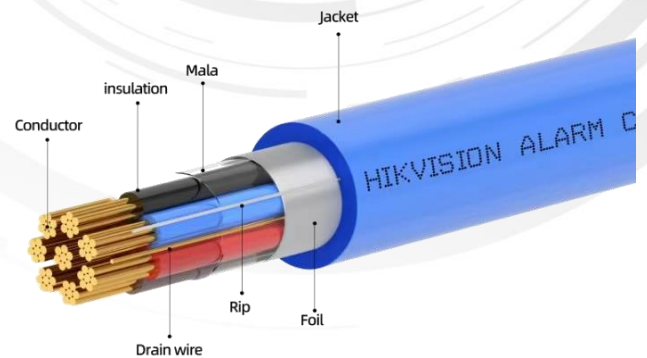

#### Key Feature

- Suitable for high-rise office buildings, hospitals, entertainment venues hotels, guest houses and other buildings.
- Used for wiring of fire alarms, smoke detectors, voice communications, anti-theft alarms, and fire circuit protection.
- Bare stranded copper conductor with less resistance, and better electrical properties and transmission performance.
- Jacket with strong mechanical properties, and high tensile and compressive strength, reducing damage during the project.
- Smooth appearance, reel in box, easy to pull.
- Flame retardant, compliant with EN50575.
- Continuous operation at -20 to 70°C.
- Compliant with RoHS 2.0.

## Specification

Model	DS-1AC6APL1	
Category	Alarm Cable 6×0.22 mm <sup>2</sup>	
Reference standard	EN50575, CEI 46-76, CEI UNEL 36762, RoHS 2.0	
Fire resistance	CPR Eca	
Conductor	Material	Bare Stranded Copper (99.95%)
	Conductor	7/(0.185± 0.007) mm 25AWG
Insulation	Material	LSZH
	Thickness	0.2 mm
	Diameter	1.15± 0.10 mm
Shield	Drain wire + Aluminum foil	
Drain	Material	Bare Stranded Copper (99.95%)
	Conductor	7/(0.185± 0.007) mm 25AWG
Jacket	Thickness	0.50 mm
	Diameter	4.60 ± 0.50 mm
	Material	LSZH
Rip-cord	Yes, Nylon	
Jacket physical properties	Tensile strength	≥ 10 Mpa
	Elongation	≥ 150%
	Cold bend	-20 ± 2°C × 4h, 8 × cable O.D, no visible cracks
Electrical Characteristics (20°C)	DC resistance	≤ 95 Ω/Km
	DC conductor resistance unbalance	≤ 4.0%
	Operating voltage	300 V
Environmental Specifications	Ambient temperature	-20°C to 70°C
Packaging and Weights	Package dimension	328mm×286mm×330mm
	Weight	12.20±2.0 kg
	Cable length	305 ± 1.5 m