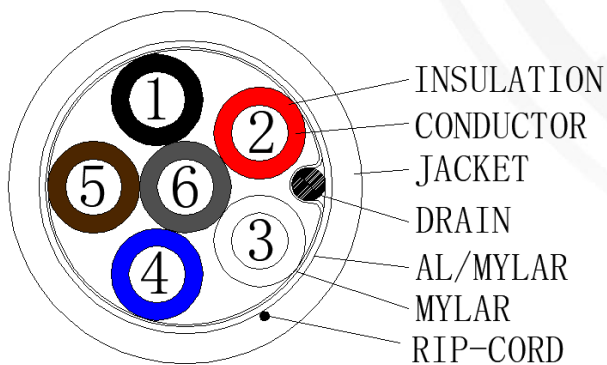

## Specification

Model	DS-1AC6APL1	
Category	Alarm Cable 6×0.22 mm <sup>2</sup>	
Reference standard	EN50575, CEI 46-76, CEI UNEL 36762, RoHS 2.0	
Fire resistance	CPR Eca	
Conductor	Material	Bare Stranded Copper (99.95%)
	Conductor	7/(0.185± 0.007) mm 25AWG
Insulation	Material	LSZH
	Thickness	0.2 mm
	Diameter	1.15± 0.10 mm
Shield	Drain wire + Aluminum foil	
Drain	Material	Bare Stranded Copper (99.95%)
	Conductor	7/(0.185± 0.007) mm 25AWG
Jacket	Thickness	0.50 mm
	Diameter	4.60 ± 0.50 mm
	Material	LSZH
Rip-cord	Yes, Nylon	
Jacket physical properties	Tensile strength	≥ 10 Mpa
	Elongation	≥ 150%
	Cold bend	-20 ± 2°C × 4h, 8 × cable O.D, no visible cracks
Electrical Characteristics (20°C)	DC resistance	≤ 95 Ω/Km
	DC conductor resistance unbalance	≤ 4.0%
	Operating voltage	300 V
Environmental Specifications	Ambient temperature	-20°C to 70°C
Packaging and Weights	Package dimension	328mm×286mm×330mm
	Weight	12.20±2.0 kg
	Cable length	305 ± 1.5 m