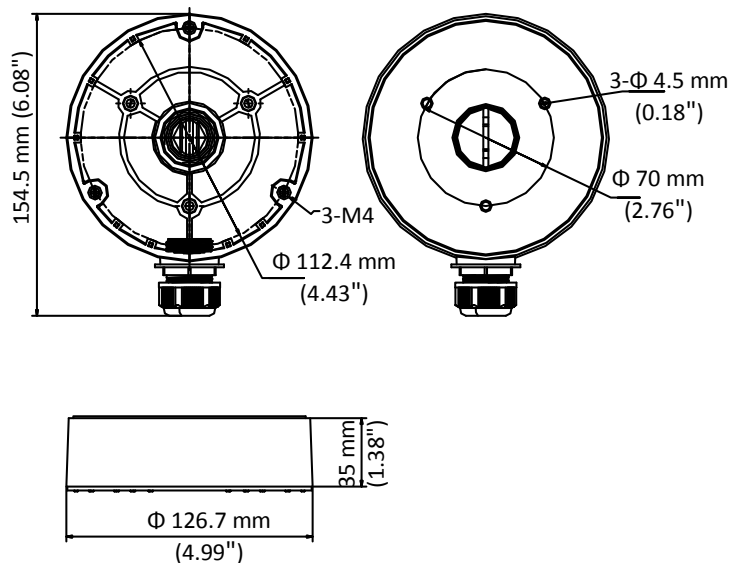

DS-1280ZJ-DM8

Junction Box for Dome Camera

Features

- Aluminum alloy material with surface spray treatment
- Side inlet and bottom inlet
- Interchangeable bottom waterproof cover and side gland nut
- Waterproof design

Dimension

Available Model

DS-1280ZJ-DM8

Parameter

Model	DS-1280ZJ-DM8
Parameters	Junction Box for Dome Camera
Appearance	Hikvision White
Material	Aluminum Alloy
Dimension	Φ 126.7 mm × 35 mm (4.99" × 1.38")
Weight	Approx.: 210 g (0.46 lb.)

Notes

- The junction box should be installed on the flat surface.
- The waterproof rubber is necessary for the outdoor application.
- The wall must be capable of supporting at least 3 times as much as the total weight of the camera and the bracket.
- The maximum load capacity of the bracket is 1 Kg (2.2 lb.).