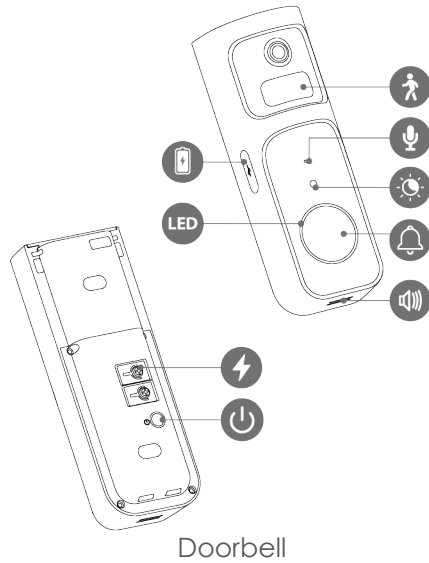

Doorbell

Specifications

Video Doorbell

1/2" Progressive CMOS
3MP (x)
Night Vision: 5m (16.5ft) Distance
2.3 mm Fixed Lens, 30° Pan
Field of View : 125° (H), 98° (D), 166° (D)
5000mAh Rechargeable Battery

Video & Audio

Video Compression : H.265
Up to 15fps Frame Rate
Two-way Talk
8x Digital Zoom

Notice Management

Doorbell Call Notification
PIR Motion Detection
Loitering Detection
Auto Power Saving Mode

Network

Wi-Fi: IEEE802.11b/g/n, 2.4GHz
Chime works as the Wi-Fi extender for the Doorbell
imou App: iOS, Android

Auxiliary Interface

Video Doorbell:
Built-in Mic & Speaker
Power On / Off Button

Chime:
Micro SD Card Slot (up to 512GB)
Built-in Speaker
Reset Button

General

Video Doorbell:
Charging Power: DC 5V 1A, Type-C Port
Optional Hardwired Power Supply (8~24VAC, ≥5VA)
Power Consumption: up to W
Working Environment: -20° C~+50° C, Less Than 95%RH
Charging Temperature: 0° C~+45° C
Dimensions: x x mm (x x inch)
Weight: g (lb)
CE

Chime:
AC Power Supply:
Power Consumption: up to W
Working Environment: -10° C~+45° C, Less Than 95%RH
Dimensions: x x mm (x x inch)
Weight: g (lb)
CE

What's in the box

- 1x Doorbell
- 1x Quick Start Guide
- 1x Surface Mounting Bracket
- 1x USB Charging Cable
- 3x Wire Nuts
- 2x 3M Glue
- 1x Chime Plug
- 1x Screw Package
- 1x Pin
- 1x Installation Position Map
- 2x Extension Wire
- 1x Jumper Wire
- 1x Chime