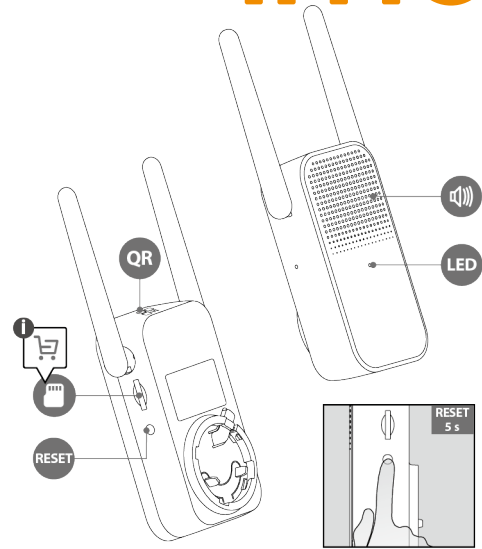

Chime

Specifications

Video Doorbell

1/2" Progressive CMOS
3MP (x)
Night Vision: 5m (16.5ft) Distance
2.3 mm Fixed Lens, 30° Pan
Field of View : 125° (H), 98° (D), 166° (D)
5000mAh Rechargeable Battery

Video & Audio

Video Compression : H.265
Up to 15fps Frame Rate
Two-way Talk
8x Digital Zoom

Notice Management

Doorbell Call Notification
PIR Motion Detection
Loitering Detection
Auto Power Saving Mode

Network

Wi-Fi: IEEE802.11b/g/n, 2.4GHz
Chime works as the Wi-Fi extender for the Doorbell
imou App: iOS, Android

Auxiliary Interface

Video Doorbell:
Built-in Mic & Speaker
Power On / Off Button

Chime:
Micro SD Card Slot (up to 512GB)
Built-in Speaker
Reset Button

General

Video Doorbell:
Charging Power: DC 5V 1A, Type-C Port
Optional Hardwired Power Supply (8~24VAC, ≥5VA)
Power Consumption: up to W
Working Environment: -20° C~+50° C, Less Than 95%RH
Charging Temperature: 0° C~+45° C
Dimensions: x x mm (x x inch)
Weight: g (lb)
CE

Chime:
AC Power Supply:
Power Consumption: up to W
Working Environment: -10° C~+45° C, Less Than 95%RH
Dimensions: x x mm (x x inch)
Weight: g (lb)
CE

What's in the box

- 1x Doorbell
- 1x Quick Start Guide
- 1x Surface Mounting Bracket
- 1x USB Charging Cable
- 3x Wire Nuts
- 2x 3M Glue
- 1x Chime Plug
- 1x Screw Package
- 1x Pin
- 1x Installation Position Map
- 2x Extension Wire
- 1x Jumper Wire
- 1x Chime