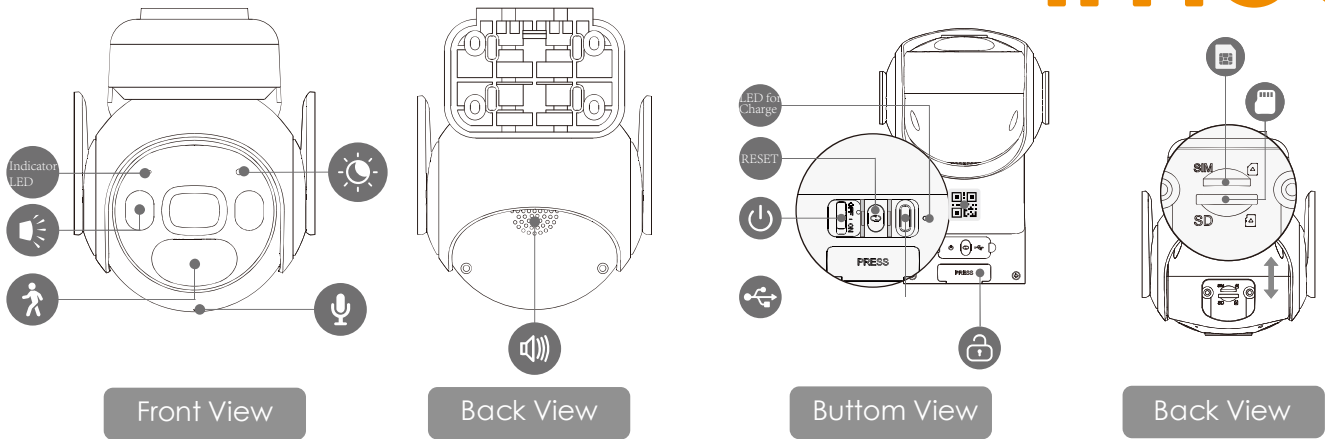

Type-C

Type-C interface with better adaptability

Works with Solar Panel

Works with Imou Solar Panel for battery charging

Stay close with what you care

With local storage, you will have access to what you care as long as Internet is available. You can record daily or motion videos on SD Card and play back anytime anywhere.

Specifications

Camera

1/2.8" Progressive CMOS
 3MP(2304*1296)
 Night Vision: 25m(82ft) Distance
 F1.6 3.6mm Fixed Lens
 Field of View: 3.6mm: 88° (H), 45° (V), 107° (D)
 (330° Pan, 90° Tilt)
 2 white light lamps & 1 infrared lamp
 10000mAh Rechargeable Battery

Imou App: iOS, Android

Auxiliary Interface

Built-in Mic & Speaker
 Power on / off Button
 Reset Button
 Micro SD Card Slot (up to 256GB)

General

Material: Plastic
 DC 5V 2A Power / Imou Solar Panel Supply
 Power Consumption:< 4.9W
 Operating Temperature:-20°C~+50°C (-4°F~122°F)
 Charging Temperature: 0°C~+45°C (32°F~112°F)
 Camera Dimensions: 177*110*142 mm(6.96*4.33*5.59 inch)
 Camera Weight: 640 g(1.41lb)
 CE