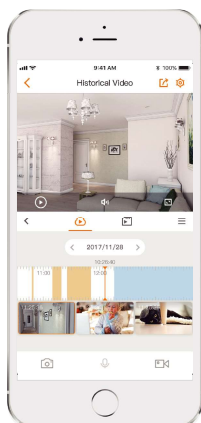

Works with Solar Panel

Works with Imou Solar Panel for battery charging

Stay close with what you care

With local storage, you will have access to what you care as long as Internet is available. You can record daily or motion videos on SD Card and play back anytime anywhere.