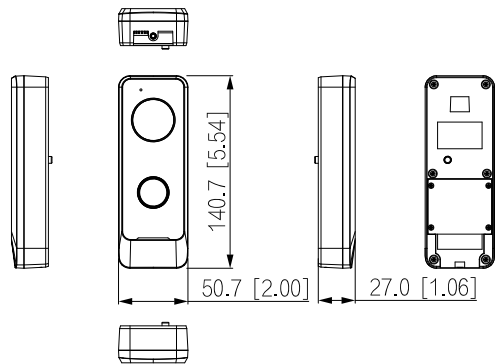

#### General

Appearance color	Light grey
Power Supply	12–33 VDC, 1 A
Power Adapter	Optional

Installation	Surface Mount
Certifications	CE; FCC
Accessory	Included: Alarm power ribbon cable, rain cover
Product Dimensions	140.7 mm × 50.7 mm × 27 mm (5.54" × 2.00" × 1.06")
Protection	IP65
Operating Temperature	-40 °C to +55 °C (-40 °F to +131 °F)
Operating Humidity	10%–90% (RH), non-condensing
Operating Altitude	0 m–3,000 m (0 ft–9,842.51 ft)
Power Consumption	≤ 3.5 W (standby), ≤ 5 W (working)
Gross Weight	0.35 kg (0.77 lb)
Net Weight	0.13 kg (0.29 lb)

### Dimensions (mm[inch])