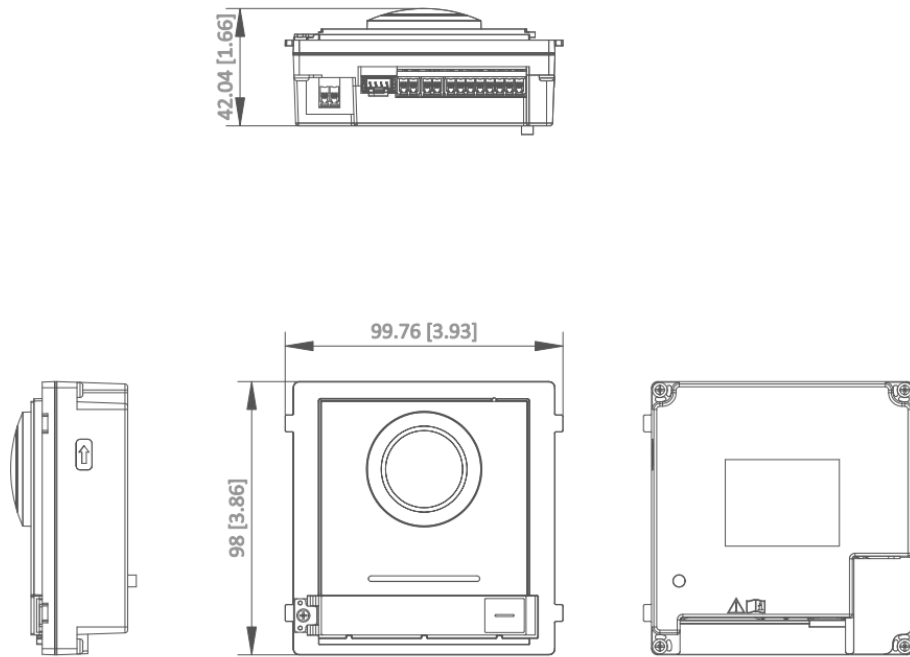

▪ Dimension

Unit:mm [inch]

SCALE	1:1