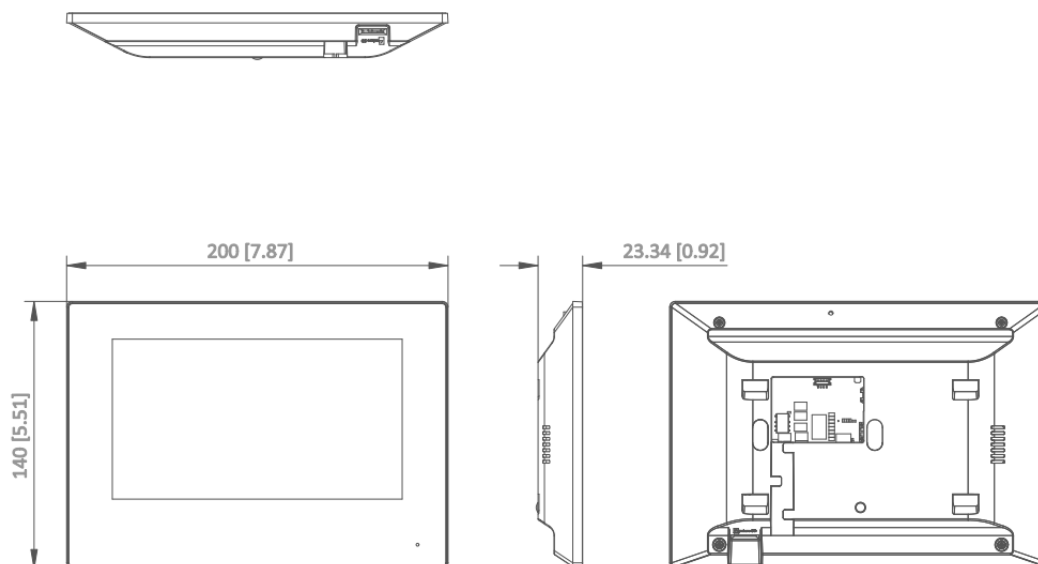

DS-KH6320Y-WTE2

▪ **Dimension**

Unit:mm [inch]

SCALE	1:1
-------	-----

**Headquarters**

No.555 Qianmo Road, Binjiang District,  
Hangzhou 310051, China  
T +86-571-8807-5998  
www.hikvision.com

Follow us on social media to get the latest product and solution information.