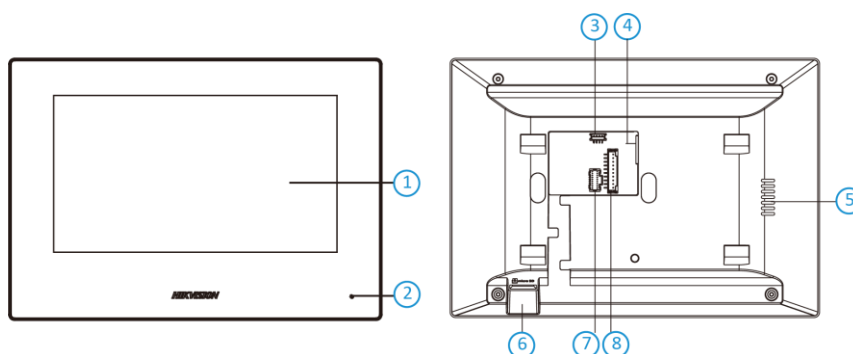

Alarm output	2 relays (30 V Max.)
Lock control	2 relays, Max. to 30 VDC, 0.3 A
Two-Wire IP interface	1
General	
Button	/
Installation	Surface mounting
Indicator	/
Weight	Net weight:0.325 kg Gross weight: 0.650 kg
Protective level	/
Working temperature	-10 °C to 50 °C (14 °F to 122 °F)
Working humidity	10% to 90% (no-condensing)
Dimension (W × H × D)	200 mm × 140 mm × 23.6 mm (7.87" × 5.51" × 0.93")
Battery	/
Power supply	Powered by KAD704Y or KAD706Y series distributor
Application environment	Indoor
Power consumption	≤ 4 W
Language	English, French, Portuguese (Brazil), Spanish, Russian, German, Italian, Polish, Arabic, Turkish, Vietnamese, Hungarian, Dutch, Romanian, Czech, Bulgarian, Ukrainian, Croatian, Serbian, Greek, Portuguese, Slovak

Physical Interface

No.	Description	No.	Description
1	Screen	5	Loudspeaker
2	Microphone	6	TF Card Slot
3	Debugging Port	7	Alarm Terminal
4	Network Interface and power supply	8	Reserved

Headquarters

No.555 Qianmo Road, Binjiang District,
Hangzhou 310051, China
T +86-571-8807-5998
www.hikvision.com

Follow us on social media to get the latest product and solution information.