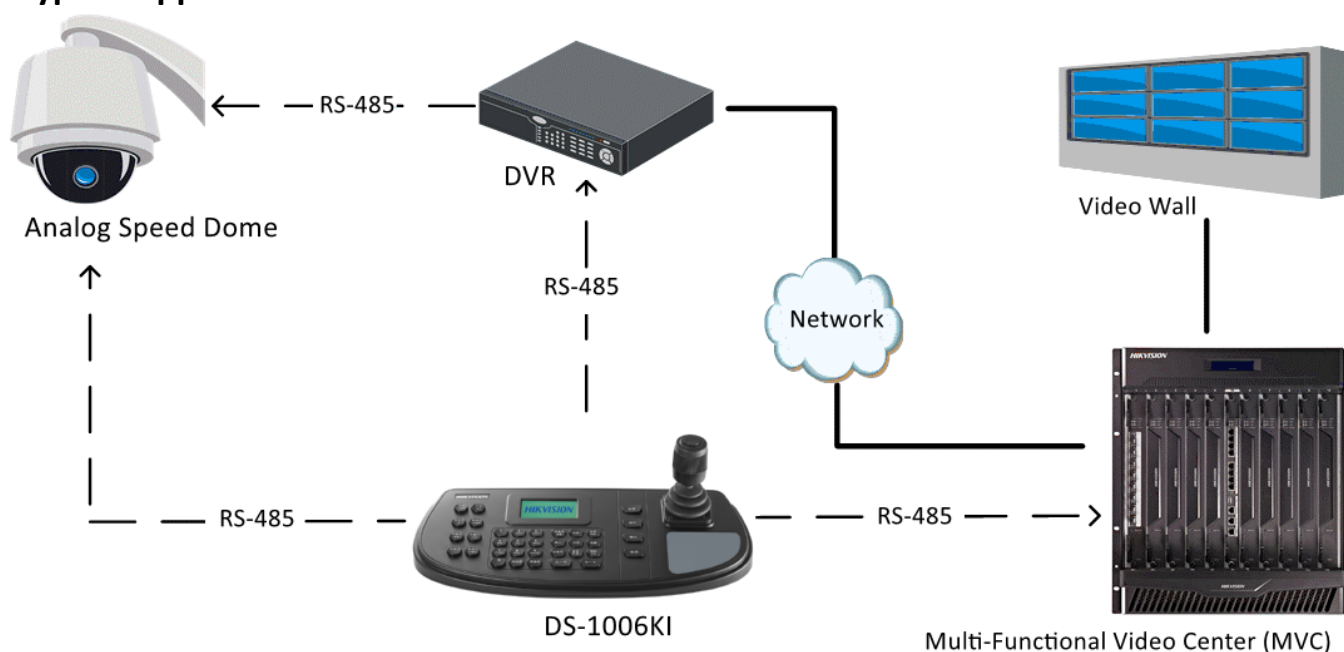

▪ Specification

Model	DS-1006KI	
Device Parameter	Display	128 × 64 dot-matrix screen
	Control Method	Serial control
	Power Supply	12 VDC
	Consumption	≤ 4.7 W
	Dimension	348.2 mm × 169 mm × 123.2 mm (13.7 inch × 6.65 inch × 4.85 inch) (L × W × H)
	Weight	1.6 kg (3.53 lb.)
	Compatible System	Linux system
Environmental Parameter	Working Temperature	-10 °C to 55 °C (14 °F to 131 °F)
	Working Humidity	10% to 90%
External Interface	Network	Not supported
	Wi-Fi	Not supported
	Serial Port	RS-232 × 1, RS-485 × 1, RS-422 × 1
	Joystick	4-axis single button joystick
	USB Interface	USB 2.0 × 1

▪ Typical Application

▪ Available Model

DS-1006KI

Headquarters

No.555 Qianmo Road, Binjiang District,
Hangzhou 310051, China
T +86-571-8807-5998
www.hikvision.com

Follow us on social media to get the latest product and solution information.

Hikvision

HikvisionHQ

HikvisionHQ

Hikvision_Global

Hikvision
Corporate Channel

hikvisionhq