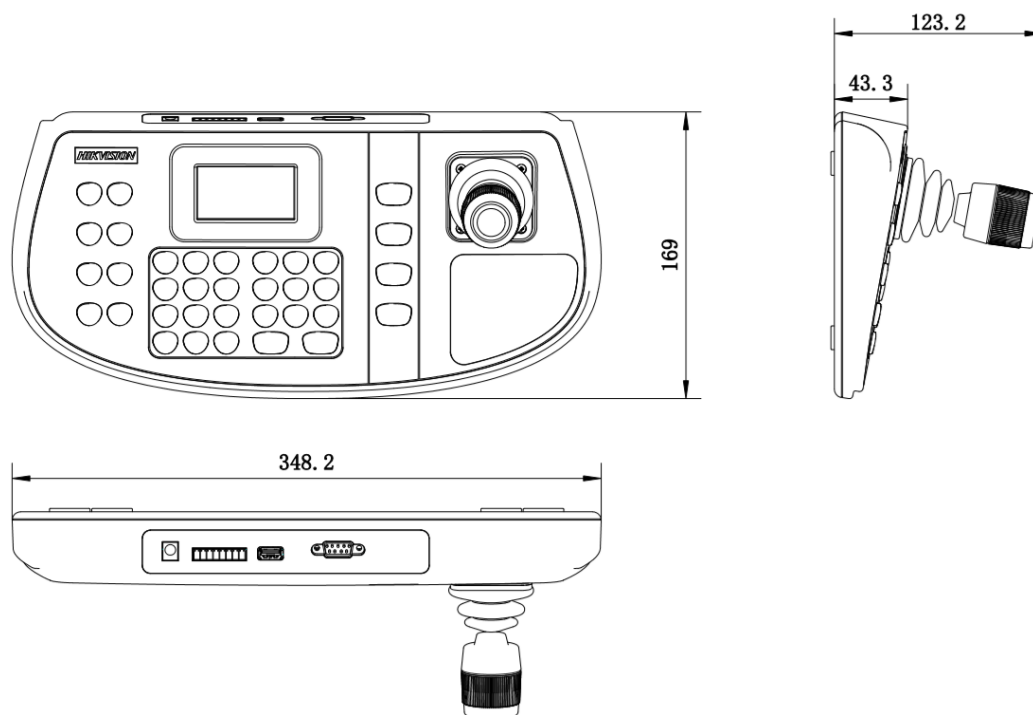

## ▪ Specification

Model	DS-1006KI	
Device Parameter	Display	128 × 64 dot-matrix screen
	Control Method	Serial control
	Power Supply	12 VDC
	Consumption	≤ 4.7 W
	Dimension	348.2 mm × 169 mm × 123.2 mm (13.7 inch × 6.65 inch × 4.85 inch) (L × W × H)
	Weight	1.6 kg (3.53 lb.)
	Compatible System	Linux system
Environmental Parameter	Working Temperature	-10 °C to 55 °C (14 °F to 131 °F)
	Working Humidity	10% to 90%
External Interface	Network	Not supported
	Wi-Fi	Not supported
	Serial Port	RS-232 × 1, RS-485 × 1, RS-422 × 1
	Joystick	4-axis single button joystick
	USB Interface	USB 2.0 × 1

HikvisionHQ

HikvisionHQ

Hikvision\_Global

Hikvision  
Corporate Channel

hikvisionhq

▪ **Dimension**

Unit: mm

**Headquarters**