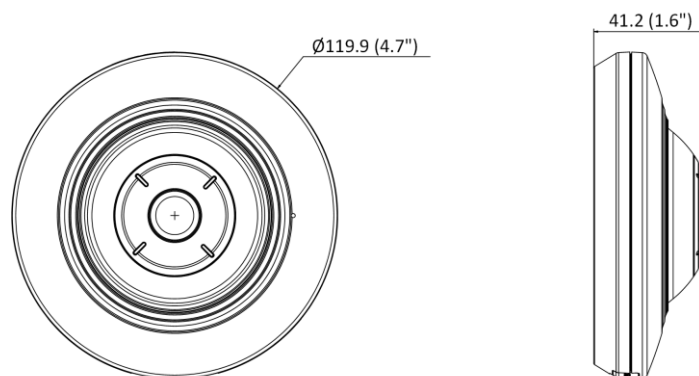

▪ **Dimension**

Unit: mm (inch)

▪ **Accessory**

▪ **Optional**

DS-1297ZJ-M Pendant Mount	DS-1297ZJ-ES Pendant Mount	DS-1294ZJ Wal Mount	DS-1299ZJ Pendant Mount	DS-1281ZJ-DM27 Inclined Ceiling Junction Box
DS-1297ZJ Pendant Mount