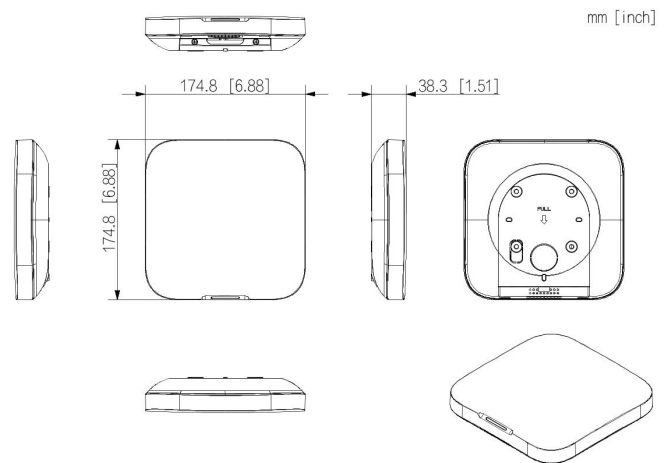

Alarm Hub | DHI-ARC3800H-FW2(868)

Communication Distance	Up to 2,000 m (6,561.68 ft) in an open space.
Encryption Mode	AES128
Frequency Hopping	Yes
Wi-Fi	2.4 G

General

Language	Up to 7 languages are supported for SMS: English, Spanish (Latin America), French, Italian, Arabic, Turkish, and Danish. It is set as English by default. The alarm voice message feature and local speaker only support English.
Power Supply	100–240 VAC, 50/60 Hz
Standby Time	The battery lasts up to 12 hours when it is fully charged and is within the following conditions: It is connected to the Wi-Fi, its ID is connected to the alarm receiving center, the heartbeat interval is 1,800 seconds, and it is connected to 8 peripherals and the cloud.
Power Consumption	≤12 W
Operating Temperature	−10 °C to +55 °C (+14 °F to +131 °F)
Operating Humidity	10%–90% (RH)
Product Dimensions	174.8 mm × 174.8 mm × 38.3 mm (6.88" × 6.88" × 1.51") (L × W × H)
Net Weight	510 g (1.12 lb)
Gross Weight	860 g (1.90 lb)
Installation	Supports wall mount and desktop mount installation.
Casing Material	PC + ABS
Certifications	CE
Anti-corrosion Level	Basic Protection
Storage Temperature	−10 °C to +55 °C (+14 °F to +131 °F)
Storage Humidity	10%–90% (RH)
Packaging Dimensions	254 mm × 211 mm × 61 mm (10.00" × 8.31" × 2.40") (L × W × H), standalone in the inner box 524 mm × 508 mm × 442 mm (20.63" × 20.00" × 17.40") (L × W × H), protective case

Ordering Information

Type	Part Number	Description
Alarm Hub	DHI-ARC3800H-FW2(868)	Dahua Wireless Alarm Hub 2

Installation

Dimensions (mm[inch])

Application