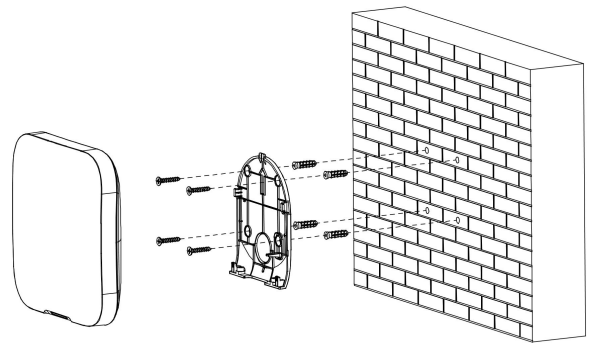

Alarm Hub | DHI-ARC3800H-FW2(868)

Communication Distance	Up to 2,000 m (6,561.68 ft) in an open space.
Encryption Mode	AES128
Frequency Hopping	Yes
Wi-Fi	2.4 G

General

Language	Up to 7 languages are supported for SMS: English, Spanish (Latin America), French, Italian, Arabic, Turkish, and Danish. It is set as English by default. The alarm voice message feature and local speaker only support English.
Power Supply	100–240 VAC, 50/60 Hz
Standby Time	The battery lasts up to 12 hours when it is fully charged and is within the following conditions: It is connected to the Wi-Fi, its ID is connected to the alarm receiving center, the heartbeat interval is 1,800 seconds, and it is connected to 8 peripherals and the cloud.
Power Consumption	≤12 W
Operating Temperature	−10 °C to +55 °C (+14 °F to +131 °F)
Operating Humidity	10%–90% (RH)
Product Dimensions	174.8 mm × 174.8 mm × 38.3 mm (6.88" × 6.88" × 1.51") (L × W × H)
Net Weight	510 g (1.12 lb)
Gross Weight	860 g (1.90 lb)
Installation	Supports wall mount and desktop mount installation.
Casing Material	PC + ABS
Certifications	CE
Anti-corrosion Level	Basic Protection
Storage Temperature	−10 °C to +55 °C (+14 °F to +131 °F)
Storage Humidity	10%–90% (RH)
Packaging Dimensions	254 mm × 211 mm × 61 mm (10.00" × 8.31" × 2.40") (L × W × H), standalone in the inner box 524 mm × 508 mm × 442 mm (20.63" × 20.00" × 17.40") (L × W × H), protective case

Ordering Information

Type	Part Number	Description
Alarm Hub	DHI-ARC3800H-FW2(868)	Dahua Wireless Alarm Hub 2

Installation

Dimensions (mm[inch])

Application