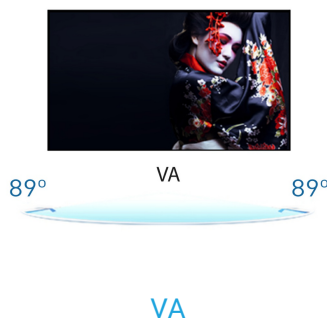

VA panel technology offers higher contrast, darker blacks and much better viewing angles than standard TN technology. The screen will look good no matter what angle you look at it.