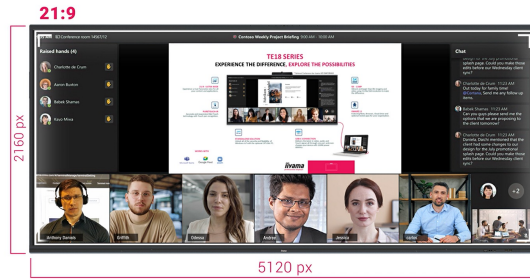

INFORMATION

105" Ultra-wide Interactive 5K UHD display with 21:9 panoramic view

- The TE10518UWI-B1AG is a revolutionary 105" 5K UHD Interactive Touchscreen that brings a new level of collaboration and engagement to your workspace. Boasting cutting-edge technology and a host of impressive features and functionalities, this interactive display is designed to transform the way you work, communicate, and share ideas. Whether it's for boardrooms, classrooms, or collaborative meeting spaces, this 105" 21:9 Ultra-Wide interactive touchscreen is the ultimate tool to foster creativity, productivity, and seamless communication.

Microsoft Teams Front Row

Take your collaboration to the next level with the integration of Microsoft Teams Front Row. This feature allows you to seamlessly host or join virtual meetings and video conferences using the interactive touchscreen as your central communication hub.

21:9 Ultra-Wide Screen

With an ultra-wide aspect ratio, this interactive touchscreen provides an expansive canvas to accommodate multiple content windows side-by-side, enhancing multitasking capabilities. The 21:9 Ultra Wide format is also the perfect optimisation for Microsoft Teams Front Row delivering an exceptional experience and meeting room equity for all attendees.

5K - 11 Mega Pixels

Experience stunning visuals with the 5K UHD resolution, offering crisp and clear images for a truly immersive viewing experience.

PURETOUCH-IR+

The state-of-the-art PureTouch-IR+ technology ensures accurate and precise touch responses, enabling effortless interaction and annotation.