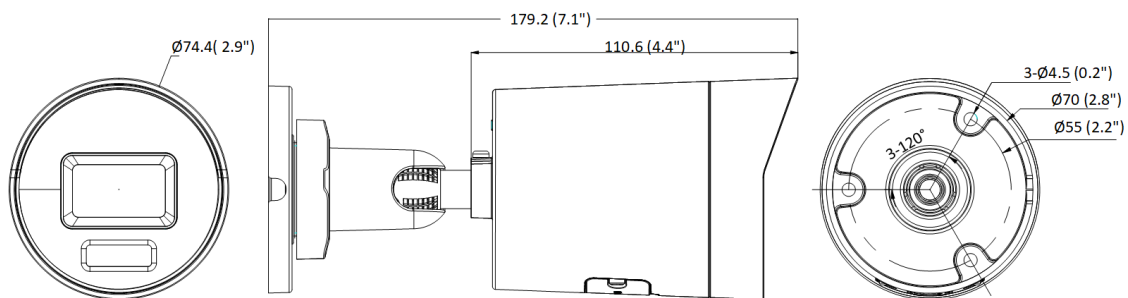

General	
Power	12 VDC \pm 25%, 0.45 A, max. 5.5 W, \varnothing 5.5 mm coaxial power plug, reverse polarity protection, PoE: IEEE 802.3af, Class 3, max. 7 W
Material	Front cover: Metal, body: Metal, bracket: Metal
Dimension	\varnothing 74.4 mm \times 179.2 mm (\varnothing 2.9" \times 7.1")
Package Dimension	234 mm \times 120 mm \times 117 mm (9.2" \times 4.7" \times 4.6")
Weight	Approx. 525 g (1.2 lb.)
With Package Weight	Approx. 750 g (1.7 lb.)
Storage Conditions	-30 °C to 60 °C (-22 °F to 140 °F). Humidity 95% or less (non-condensing)
Startup and Operating Conditions	-30 °C to 60 °C (-22 °F to 140 °F). Humidity 95% or less (non-condensing)
General Function	Heartbeat, mirror, password reset via email, pixel counter, anti-banding
Language	33 languages: English, Russian, Estonian, Bulgarian, Hungarian, Greek, German, Italian, Czech, Slovak, French, Polish, Dutch, Portuguese, Spanish, Romanian, Danish, Swedish, Norwegian, Finnish, Croatian, Slovenian, Serbian, Turkish, Korean, Traditional Chinese, Thai, Vietnamese, Japanese, Latvian, Lithuanian, Portuguese (Brazil), Ukrainian
Approval	
EMC	CE-EMC: EN 55032: 2015, EN 61000-3-2:2019, EN 61000-3-3: 2013+A1:2019, EN 50130-4: 2011 +A1: 2014, IC: ICES-003: Issue 7, KC: KN32: 2015, KN35: 2015, RCM: AS/NZS CISPR 32: 2015
Safety	UL: UL 62368-1, CB: IEC 62368-1: 2014+A11, CE-LVD: EN 62368-1: 2014/A11: 2017, BIS: IS 13252 (Part 1): 2010/IEC 60950-1: 2005
Environment	CE-RoHS: 2011/65/EU
Protection	IP67: IEC 60529-2013

▪ **Available Model**

- DS-2CD2047G2H-LI(2.8mm)
- DS-2CD2047G2H-LI(4mm)
- DS-2CD2047G2H-LIU(2.8mm)
- DS-2CD2047G2H-LIU(4mm)
- DS-2CD2047G2H-LIU(2.8mm)/Black

▪ **Dimension**

Unit: mm (inch)

▪ **Accessory**