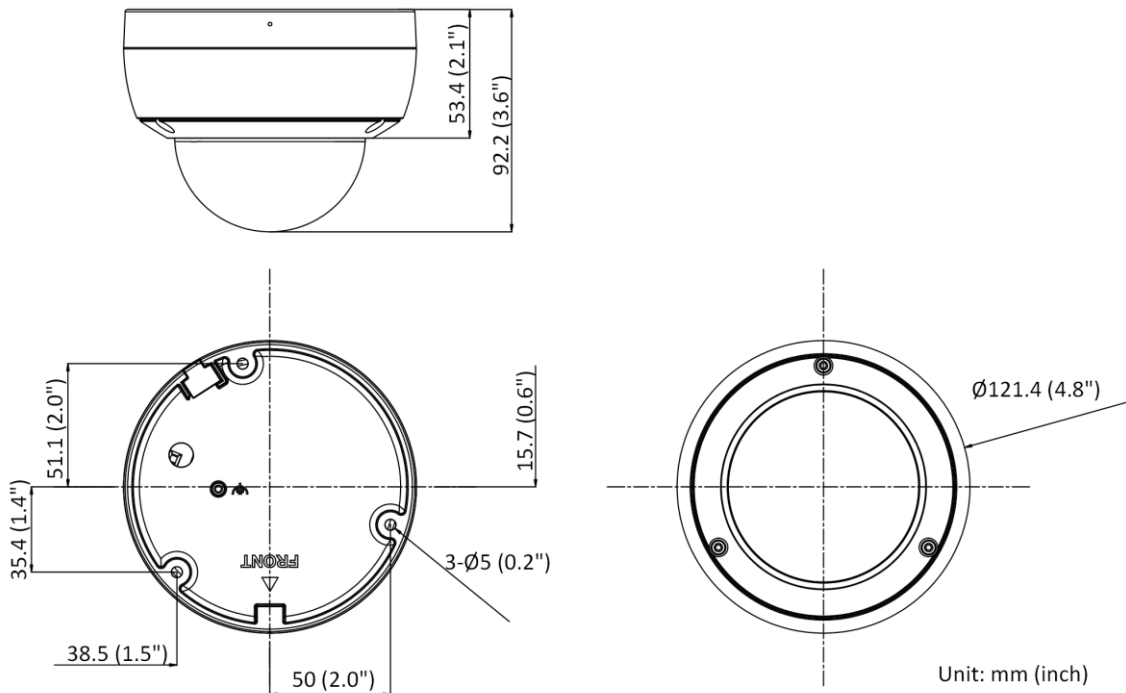

▪ **Dimension**

▪ **Accessory**

▪ **Optional**

DS-1253ZJ-M Water-proof	DS-1276ZJ-SUS Corner Mount	DS-1280ZJ-DM46 Junction Box	DS-1272ZJ-120B Wall Mount	DS-1272ZJ-120 Wall Mount
DS-1275ZJ-SUS Vertical Pole Mount	DS-1271ZJ-120 Pendant Mount