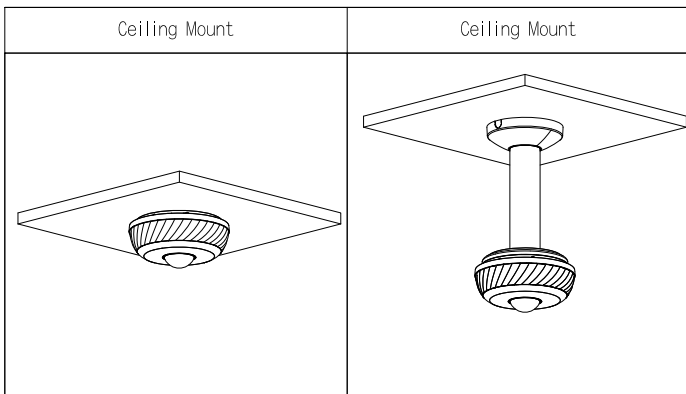

Accessories

Optional:

PFB300C
Ceiling Mount Bracket

PFA100
Adapter Plate

Dimensions (mm[inch])