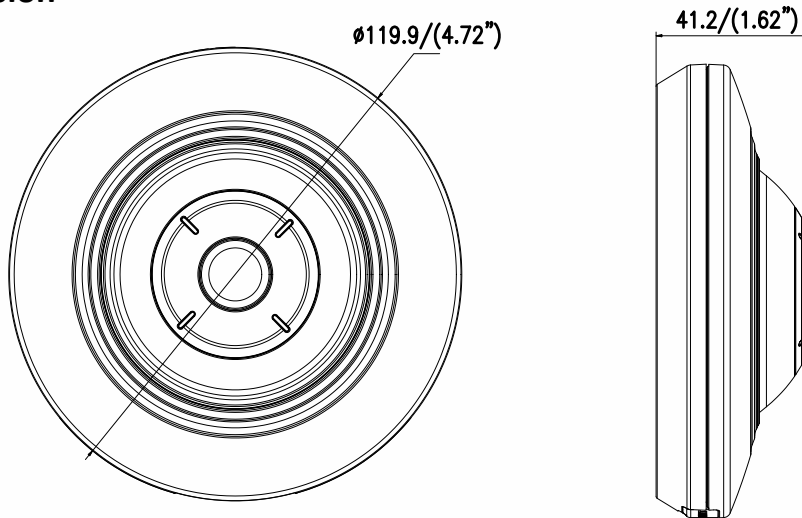

Detection	Motion detection, dynamic analysis, intrusion detection, line crossing detection
Protocols	TCP/IP, ICMP, HTTP, HTTPS, FTP, DHCP, DNS, DDNS, RTP, RTSP, RTCP, PPPoE, NTP, UPnP, SMTP, SNMP, IGMP, 802.1X, QoS, IPv6, WebSocket, WebSockets
Standard	ONVIF (PROFILE S, PROFILE G), ISAPI
General Function	One-key reset, anti-flicker, password protection, privacy mask, IP Address filtering, heartbeat, watermark
Firmware Version	V5.5.52
Interface	
Communication Interface	1 RJ45 10M/100M self-adaptive Ethernet port
Audio (-S)	1 audio input (line in), 1 audio output interface
Alarm (-S)	1 alarm input, 1 alarm output (12 VDC, max. 30 mA)
On-board Storage	Built-in microSD/SDHC/SDXC slot, up to 128 G
General	
Operating Conditions	-10 °C to +50 °C (-14 °F to +122 °F), Humidity 95% or less (non-condensing)
Power Supply	12 VDC, 0.5 A, max. 6 W PoE (802.3af, 36 V to 57 V), 0.2 A to 0.1 A, max. 7.5 W
IR Range	Up to 8 m
Dimensions	Φ 119.9 × 41.2 mm (Φ 4.72" × 1.62")
Weight	600 g (1.32 lbs.)

Available Model

DS-2CD2955FWD-I (1.05 mm), DS-2CD2955FWD-IS (1.05 mm)

▪ Typical Application

Hikvision products are classified into three levels according to their anti-corrosion performance.

Refer to the following description to choose for your using environment.

Dimension

Unit: mm (inch)

Accessory

DS-1294ZJ
Wall mount

DS-1281ZJ-DM27
Inclined ceiling
mount

DS-1297ZJ
Pendant mount
(extendable)

DS-1299ZJ
Pendant mount