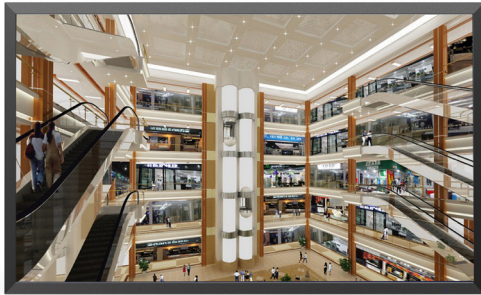

LDH43-SAI200K

43" Wall-mounted Digital Signage

Features :

- High quality panel, industrial-grade design, full metal casing.
- Supports picture, audio, video, PDF, IPC stream, time, weather, etc.
- Dahua MPS platform provides unified remote management for system integrators and media operators.
- Strong 4 core processor provides powerful decoding capabilities, enabling premium display performance.
- Multiple installation modes satisfy a broad range of project requirements.