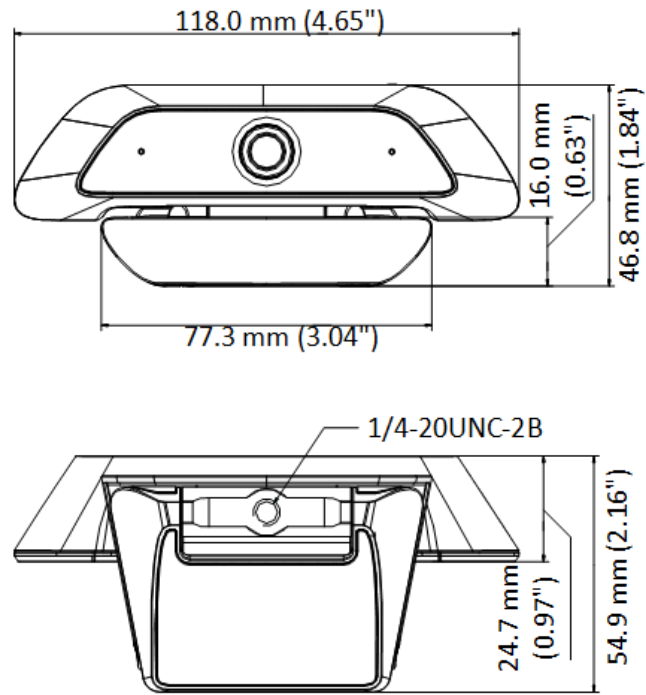

## DS-U12 2 MP Web Camera

- 2 MP CMOS
- High quality imaging with 1920 × 1080 resolution
- Low-distortion lens
- Min. illumination: 0.1 Lux @ (F1.2, AGC ON)
- AGC for self-adaptive brightness
- Built-in microphone with clear sound
- Type A interface, supporting USB 2.0 protocol.  
Plug-and-play, no need to install driver software

## ▪ Specification

Camera	
Image Sensor	2 MP CMOS
Signal System	PAL/NTSC
Frame Rate	MJPG: 1920 × 1080 @ 30 fps/25 fps 1280 × 960 @ 30 fps/25 fps 1280 × 720 @ 30 fps/25 fps 640 × 480 @ 30 fps(default)/25 fps 640 × 360 @ 30 fps/25 fps  YUV2: 1280 × 960 @ 7 fps 1280 × 720 @ 10 fps 640 × 480 @ 25 fps 640 × 360 @ 25 fps
Resolution	1920 (H) × 1080 (V)
Min. Illumination	0.1 Lux @ (F1.2, AGC ON)
Shutter Time	PAL: 1/25 s to 1/50,000 s; NTSC: 1/30 s to 1/50,000 s
Lens	3.6 mm fixed focal lens
Field of View	horizontal FOV: 81°, vertical FOV: 50°, diagonal FOV: 90°
Lens Mount	M8
Day & Night	Color
Angle Adjustment	pan: 0°; tilt: -10° to 30°; rotation: 0°
Cable Length	2 m
Depth of Field	0.4 m to ∞
Digital Zoom	Yes
Audio	
Audio Sampling Rate	8 kHz/16 kHz (default)
Interface	
Video Output	USB 2.0
Audio In	Built-in mic
Operating System	Recommended systems Windows 7/8/10/11 Android 8.1 and above version Linux 4.14 and above version macOS 10.12 and above version Chrome OS
General	
Operating Conditions	-10°C to 40°C, Humidity: 90% or less (non-condensing)
Power Supply	DC 5V ± 15% (USB)
Consumption	Max. 1.0 W
Dimension	118 mm × 46.8 mm × 54.9 mm (4.65" × 1.84" × 2.16")
Weight	Approx. 140 g (0.31 lb)
Accessory	
Packing List	Camera × 1 Quick Start Guide × 1
Function	
LED Indicator	Red: Standby Blue: Normally Working
White Balance	Auto

▪ **Dimension**

▪ **Available Model**

DS-U12