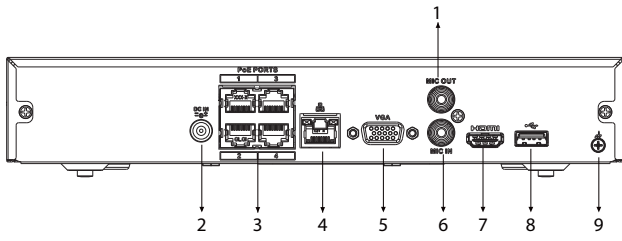

General

Power Supply	48/53 VDC, 1.25/1.13 A
Power Consumption	Total output of NVR is ≤ 10 W (without HDD) Total output power of PoE is 36 W, the maximum output power of a single port is 25.5 W
Net Weight	0.85 kg (1.87 lb)
Gross Weight	1.75 kg (3.86 lb)
Product Dimensions	260 mm × 232.7 mm × 47.6 mm (10.24" × 9.16" × 1.87") (W × L × H)
Packaging Dimensions	117 mm × 373 mm × 307 mm (4.61" × 14.69" × 12.09") (W × L × H)
Operating Temperature	-10 °C to +55 °C (14 °F to +131 °F)
Operating Humidity	10%–93% (RH)
Installation	Rack or desktop

Dimensions (mm[inch])

Panels

- | | | | |
|---|--------------------------|---|-------------------------|
| 1 | AUDIO OUT, RCA Connector | 2 | Power Input |
| 3 | PoE Ports | 4 | Network Port |
| 5 | VGA Port | 6 | AUDIO IN, RCA Connector |
| 7 | HDMI Port | 8 | USB Port |
| 9 | Ground | | |