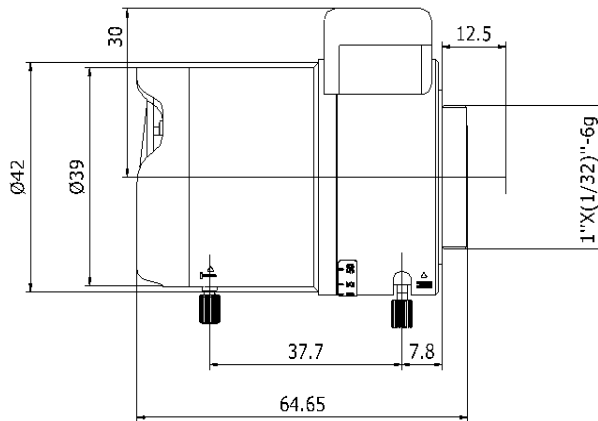

CCTV LENS SPEC

Model NO.		TV0550D-IRA		Specification		Vari-focal DC Auto Iris IR	
Focallength		5-50mm		Mount		CS-Mount	
F number		F1.4-C		Flange Back Length		12.5mm	
Max. Image format		Φ6.0mm (1/3")		M. O. D		0.5m	
Control	Iris	DC Drive		Dimension		Φ42*64.65mm	
	Focus	Manual		Weight		118g	
	Zoom	Manual		Operating Temperature		-20~60°C	
Field of View	D	1/3"	61.3° ~6.8°		1/4"	45.9° ~5°	
	H		49° ~5.4°			36.8° ~4°	
	V		36.8° ~4°			27.6° ~3°	

Dimension

Unit: mm

Lens Picture