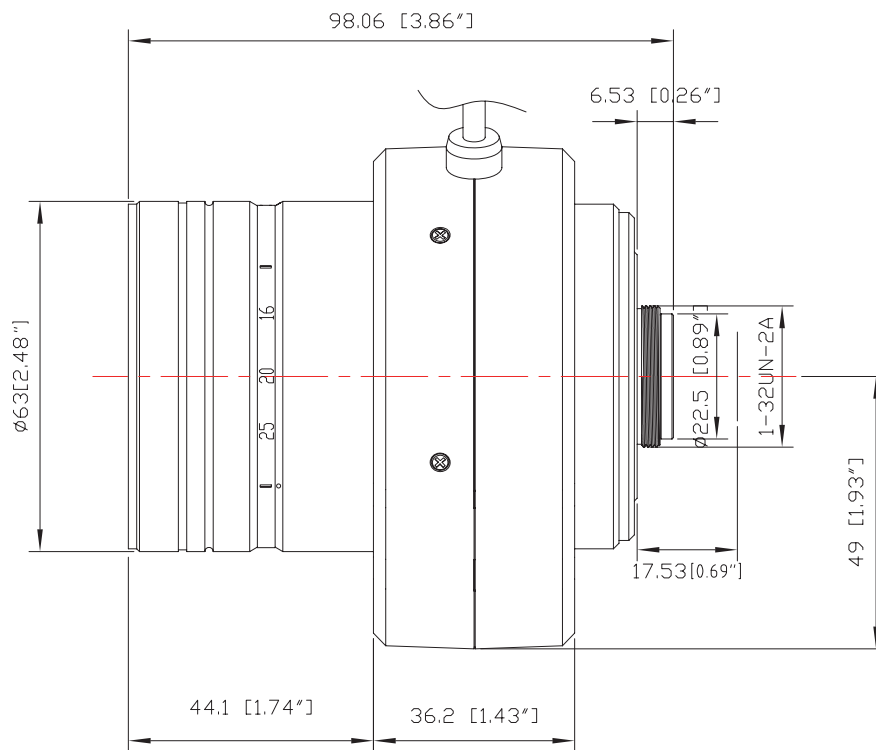

DH-PFL1040-K9PE

9 MP 1" 10-40mm Motorized Vari-focal Lens

Technical Specification

Model DH-PFL1040-K9PE

Parameter

Image Format	1"	
Focal Length	10-40mm	
Lens Pixel	9MP	
Aperture	F1.5	
Mount	C	
Field Angle (D*H*V)	1"	W: 70°(D)x58°(H)x44°(V) T: 24.2°(D)x19.5°(H)x14.6°(V)
	2/3"	W: 50.3°(D)x40°(H)x29.7°(V) T: 19.3°(D)x15.4°(H)x11.5°(V)
	1/2"	W: 38°(D)x30°(H)x22°(V) T: 14°(D)x11.4°(H)x8.3°(V)
Lens Control	Focus	Motorized
	Zoom	Motorized
	Iris	P-Iris
IR Correction	No	
TV Distortion	-8%~-4.86% (1")	
M.O.D.	2.5m(8.2ft)	
Dimension	φ63x98.1mm (φ2.48"x 3.86")	
Weight	0.61kg (1.3lb)	
Operating Temperature	-30 C +70 C (-22 F ~+158 F)	
Humidity	<90% RH	

Certifications

Certifications CE (EN55032, EN55024, EN50130-4)
FCC (47 CFR Part 15, Subpart B)

Ordering Information

Type	Part Number	Description
Lens Series	DH-PFL1040-K9PE	9 MP 1" 10-40mm motorized vari-focal lens
	PFL1040-K9PE	9 MP 1" 10-40mm motorized vari-focal lens

Dimension(mm/inch)

Package Information

- 9 MP 1" 10-40mm motorized vari-focal lens DH-PFL1040-K9PE *1
- Shim *1
- User manual *1