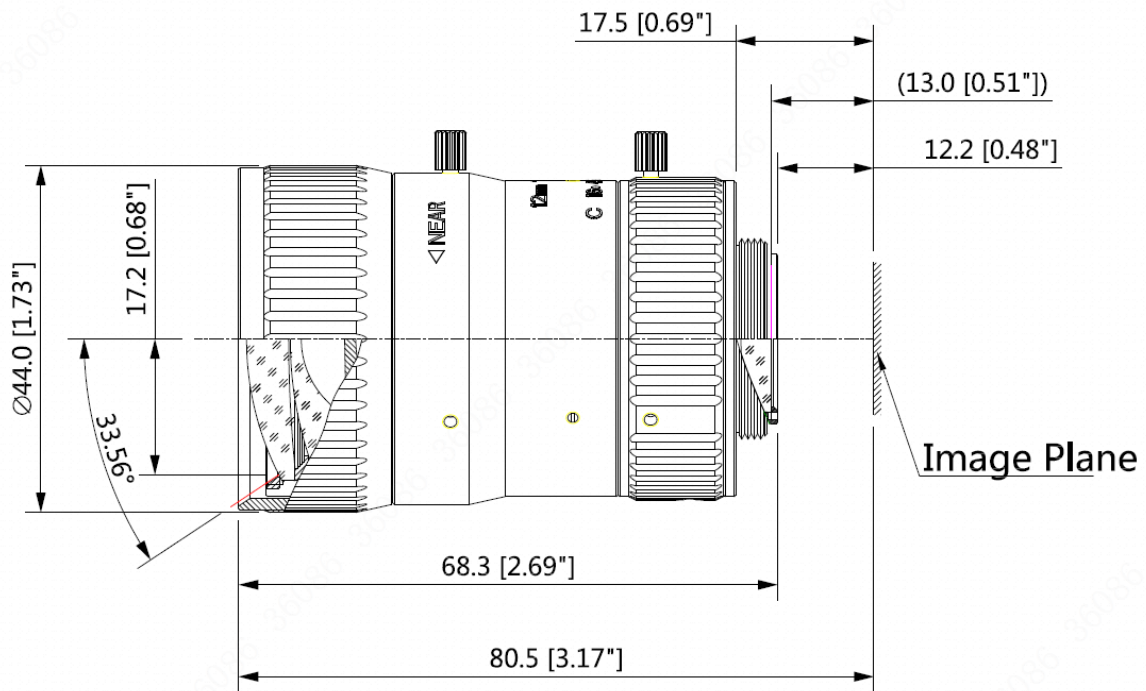

DH-PFL12-K10M

10 MP 1" 12mm Fixed Lens

Technical Specifications

Model		DH-PFL12-K10M
Image format		1"
Focal length		12mm
Lens pixel		10MP
Aperture		F1.4
Mount		C
Field Angle (D*H*V)	1"	67.1°x60.2°x33°
	1/1.1"	58.2°x50.7°x30.6°
Lens Control		Manual
IR Correction		No
M.O.D.		0.5m(1.64ft)
Dimension		φ44x68.3mm(φ1.73"x2.69")
Weight		0.193kg(0.425lb)
Operating temperature		-30°C ~ +70°C(-22°F ~158°F)
Humidity		<90% RH

Order Information

Type	Model	Description
Lens	DH-PFL12-K10M	10 MP 12mm Lens
	PFL12-K10M	10 MP 12mm Lens

Dimensions(mm/inch)

Package Information

- 10 MP 1" 12mm Fixed Lens DH-PFL12-K10M *1