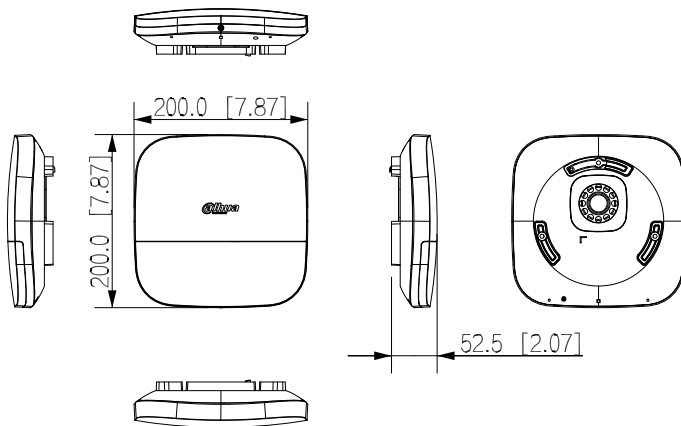

Application

Wireless Door Detector

Wireless PIR Detector

Wireless Keyfob

Wireless Single Channel

RF868

Alarm Hub

RF868

Wireless Outdoor Sensor