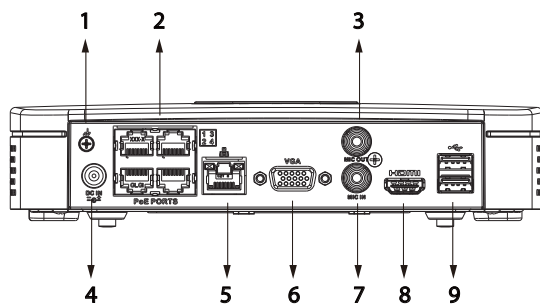

### General

Power Supply	48/53 VDC, 1.25/1.13 A
Power Consumption	Total output of NVR is ≤ 10 W (without HDD) Total output power of PoE is 36 W, the maximum output power of a single port is 25.5 W
Net Weight	0.48 kg (1.06 lb)
Gross Weight	1.37 kg (3.02 lb)
Product Dimensions	204.6 mm × 206.4 mm × 45.6 mm (8.06" × 8.13" × 1.80") (W × L × H)
Packaging Dimensions	96 mm × 364 mm × 261 mm (3.78" × 14.33" × 10.28") (W × L × H)
Operating Temperature	-10 °C to +55 °C (14 °F to +131 °F)
Operating Humidity	10%–93% (RH)
Installation	Rack or desktop

### Dimensions (mm[inch])

Panels

- |                            |               |
|----------------------------|---------------|
| 1 Ground                   | 2 PoE Ports   |
| 3 AUDIO OUT, RCA Connector | 4 Power Input |
| 5 Network Port             | 6 VGA Port    |
| 7 AUDIO IN, RCA Connector  | 8 HDMI Port   |
| 9 USB Ports                |               |