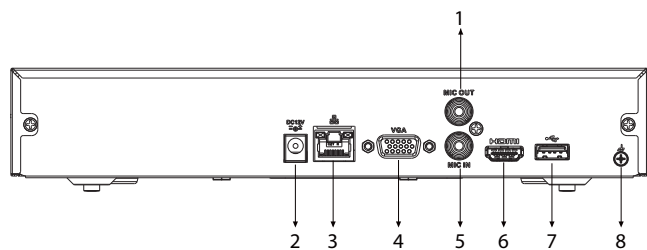

General

Power Supply	12 VDC, 1.5 A
Power Consumption	Total output of NVR is ≤ 10 W (without HDD)
Net Weight	0.81 kg (1.79 lb)
Gross Weight	1.33 kg (2.93 lb)
Product Dimensions	260 mm × 232.7 mm × 47.6 mm (10.24" × 9.16" × 1.87") (W × L × H)
Packaging Dimensions	89 mm × 333 mm × 315 mm (3.50" × 13.11" × 12.40") (W × L × H)
Operating Temperature	-10 °C to +55 °C (-14 °F to +131 °F)
Operating Humidity	10%–93% (RH)
Installation	Rack or desktop
Certifications	CE: EN62368-1; EN55032; EN55024; EN55035; EN61000-3-2; EN61000-3-3; EN50130-4 FCC: Part 15 Subpart B

Ordering Information

Type	Model	Description
16 Channel NVR	DHI-NVR2116HS-S3	16 Channel Compact 1U 1HDD Network Video Recorder

Dimensions (mm[inch])

Panels

- | | |
|----------------------------|---------------|
| 1 AUDIO OUT, RCA Connector | 2 Power Input |
| 3 Network Port | 4 VGA Port |
| 5 AUDIO IN, RCA Connector | 6 HDMI Port |
| 7 USB Port | 8 Ground |