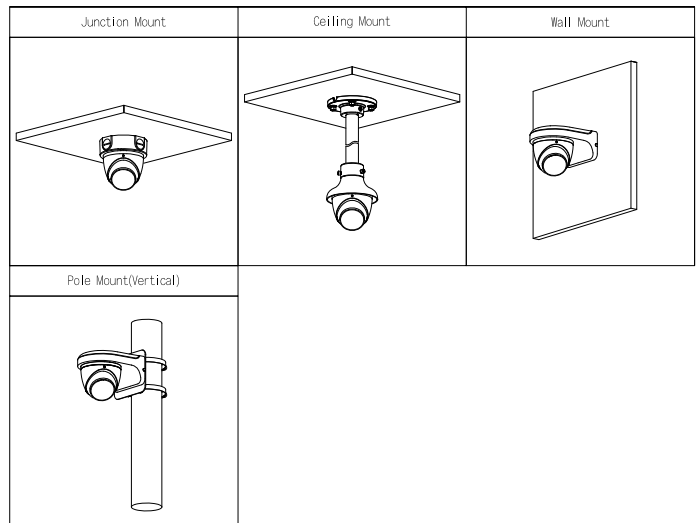

Noise Reduction	3D NR
Illumination Mode	Smart Light
Defog	Electronic defog
Digital Zoom	4×
Mirror	Yes
Privacy Masking	Off/On (8 areas, rectangle)

Certification

Certifications	CE (EN55032:2015, EN61000-3-2:2014, EN61000-3-3:2013, EN55024:2010+A1:2015, EN55035:2017, EN50130-4:2011+A1:2014, EN62368-1:2014+A11:2017) FCC (CFR 47 FCC Part 15 subpartB, ANSI C63.4-2014) UL (UL62368-1+CAN/CSA C22.2 No.62368-1-14)
----------------	------------------------------------------------------------------------------------------------------------------------------------------------------------------------------------------------------------------------------------------------

Port

Video Output	Video output choices of CVI/TVI/AHD/CVBS by one BNC port
Audio Input	One channel built-in MIC

Power

Power Supply	12 VDC ± 30% (It is recommended to use a power adapter to supply the power for one camera)
Power Consumption	Max 6.9 W (12 VDC, LED on)

Ordering Information		
Type	Part Number	Description
4K Camera	DH-HAC-HDW1809TP-A-LED	4K Full-Color HDCVI Eyeball Camera, PAL
	DH-HAC-HDW1809TN-A-LED	4K Full-Color HDCVI Eyeball Camera, NTSC
Accessories (Optional)	PFA130-E	Junction box
	PFB204W	Wall Mount Bracket
	PFA152-E	Pole Mount Bracket
	PFA106	Adapter Plate of Mini Dome & Eyeball Camera
	PFB220C	Ceiling Mount Bracket of Mini Dome & Eyeball Camera
	PFM800-4K	Passive HDCVI Balun
	PFM321D	12V 1A Power Adapter
	PFM904	Integrated Mount Tester