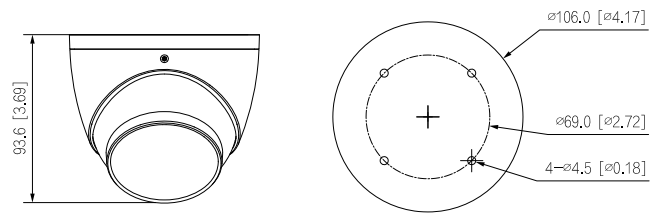

Accessories

Optional: