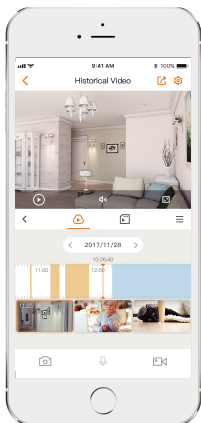

PoE

An Ethernet cable provide both data connection and electric power.

Stay close with what you care

With Cloud service, you will have access to what you care as long as Internet is available. You can record daily or motion videos on Cloud and play back anytime anywhere.