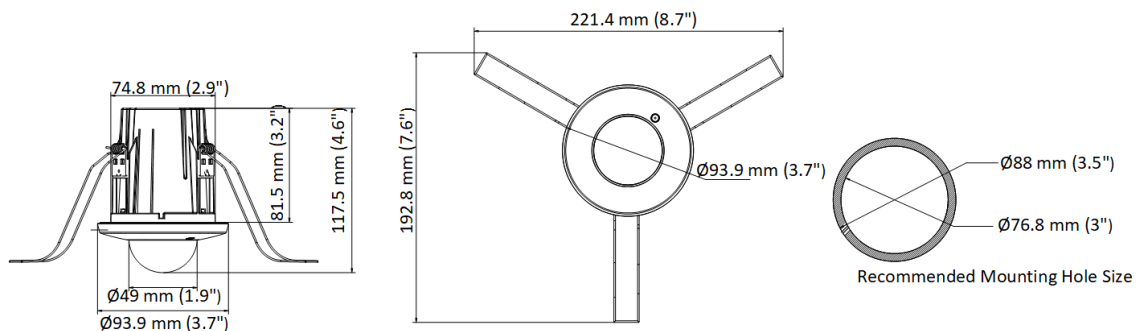

Camera Weight	Approx. 155 g (0.3 lb.)
With Package Weight	Approx. 325 g (0.7 lb.)
Approval	
EMC	FCC (47 CFR Part 15, Subpart B); CE-EMC (EN 55032: 2015, EN 61000-3-2:2019, EN 61000-3-3:2013+A1:2019, EN 50130-4: 2011 +A1: 2014);
Safety	CB (IEC 62368-1:2014+A11); CE-LVD (EN 62368-1:2014/A11:2017)
Environment	CE-RoHS (2011/65/EU); WEEE (2012/19/EU); Reach (Regulation (EC) No 1907/2006)

▪ Available Model

DS-2CD2E23G2-U (2.8/4 mm)

▪ Typical Application

Hikvision products are classified into three levels according to their anti-corrosion performance. Refer to the following description to choose for your using environment.

▪ Dimension

Unit: mm (inch)