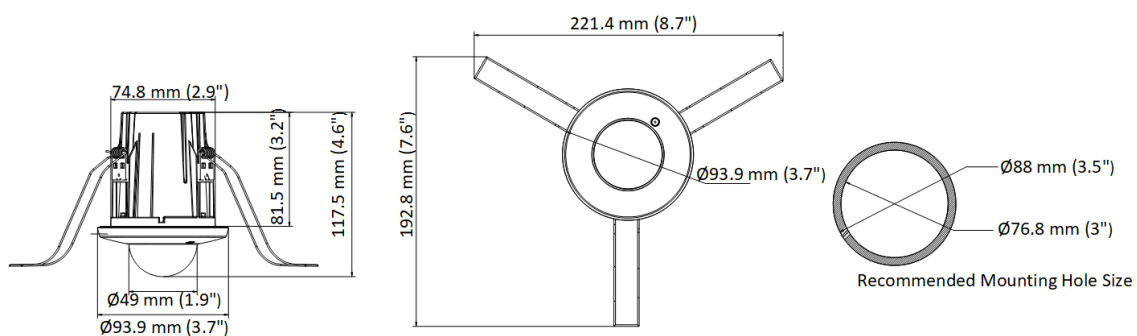

Camera Weight	Approx. 155 g (0.3 lb.)
With Package Weight	Approx. 325 g (0.7 lb.)
Approval	
EMC	FCC (47 CFR Part 15, Subpart B); CE-EMC (EN 55032: 2015, EN 61000-3-2:2019, EN 61000-3-3:2013+A1:2019, EN 50130-4: 2011 +A1: 2014); RCM (AS/NZS CISPR 32: 2015)
Safety	UL (UL 62368-1); CB (IEC 62368-1:2014+A11); CE-LVD (EN 62368-1:2014/A11:2017)
Environment	CE-RoHS (2011/65/EU); WEEE (2012/19/EU); Reach (Regulation (EC) No 1907/2006)

▪ Available Model

DS-2CD2E43G2-U (2.8/4 mm)

▪ Typical Application

Hikvision products are classified into three levels according to their anti-corrosion performance. Refer to the following description to choose for your using environment.

▪ Dimension

Unit: mm (inch)