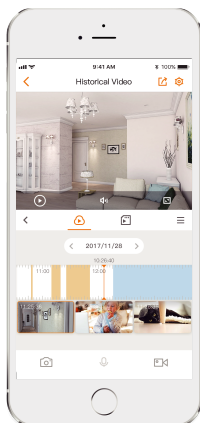

4K UHD Video

Picture-perfect detail and color

AI Smart Detection

Quickly find human/vehicle/animal targets in you home

Smart Color Night Vision

Support four-mode night vision for clear-as day clarity even in pitch dark

Supports Cloud Storage or Micro SD card (up to 256GB)

Alarm Notification

Sends instant motion-activated alerts to your mobile phone

IP66

Weatherproof from dust and water

Stay close with what you care

With Cloud service, you will have access to what you care as long as Internet is available. You can record daily or motion videos on Cloud and playback anytime anywhere.

Specifications

Camera

1/2.8" 8 Megapixel Progressive CMOS
4K (3840 x 2160)
B/W Night Vision: 30m(98ft) Distance
Color Night Vision: 20m(66ft) Distance
2.8mm/3.6mm Fixed Lens
Field of View: 2.8mm; 107° (H), 56° (V), 127° (D)
3.6mm: 84° (H), 47° (V), 97° (D)