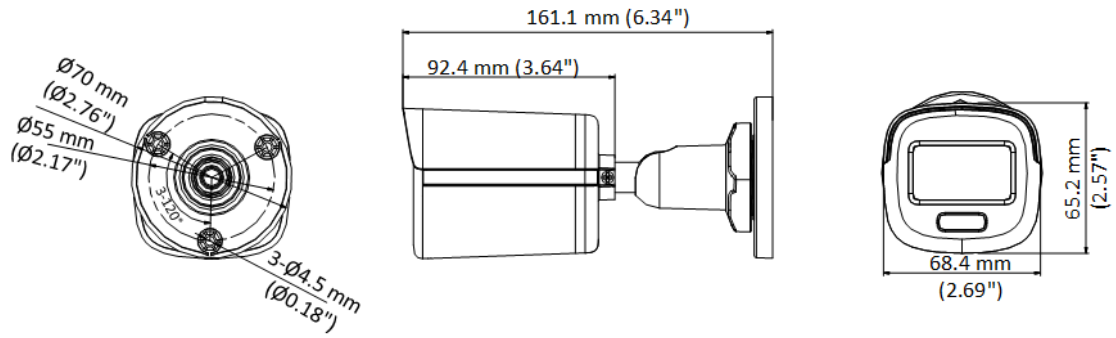

▪ Available Model

DS-2CE10KF3T

▪ Dimension

▪ Accessory

▪ Optional

DS-1280ZJ-XS

Junction box