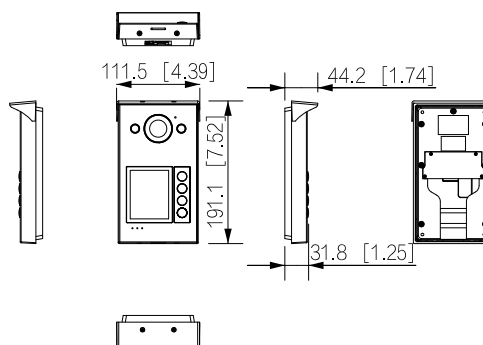

Alarm

Tamper Alarm	Yes
--------------	-----

General

Appearance color	Grey
Power Supply	48 VDC, 1 A Standard PoE Dahua two-wire switch (max. power supply distance is 50 m/164.04 ft)
Power Adapter	Optional
Installation	Surface Mount
Certifications	CE; FCC
Accessory	Included: Alarm power ribbon cable, rain cover
Product Dimensions	188.1 mm × 107.2 mm × 30 mm (7.41" × 4.22" × 1.18")
Protection	IP65 IK08
Operating Temperature	-40 °C to +60 °C (-40 °F to +140 °F)
Operating Humidity	10%–90% (RH), non-condensing
Operating Altitude	0 m–3,000 m (0 ft–9,842.51 ft)
Power Consumption	≤ 4 W (standby), ≤ 8 W (working)
Gross Weight	0.78 kg (1.72 lb)
Net Weight	0.57 kg (1.26 lb)

Dimensions (mm[inch])

Application