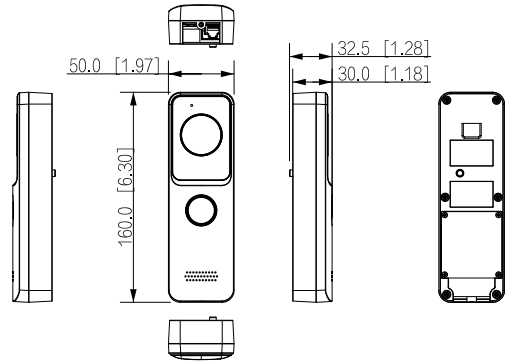

Performance

Card Reading Distance	0 cm–3 cm (0"–1.18")
-----------------------	----------------------

Issue Card Locally	Yes
Casing	PC+ABS
Capacity	
Card Capacity	3000
Port	
Exit Button	1
Door Status Detection	1
Lock Control	1
Network Port	1 × RJ-45 10/100 Mbps Ethernet port
Alarm	
Tamper Alarm	Yes
General	
Appearance color	Light grey
Power Supply	12–33 VDC, 1 A ; Standard PoE
Power Adapter	Optional
Installation	Surface Mount
Certifications	CE; FCC
Accessory	Included: Alarm power ribbon cable, rain cover
Product Dimensions	160 mm × 50 mm × 30 mm (6.30" × 1.97" × 1.18")
Protection	IP65
Operating Temperature	–40 °C to +60 °C (–40 °F to +140 °F)
Operating Humidity	10%–90% (RH), non-condensing
Operating Altitude	0 m–3,000 m (0 ft–9,842.51 ft)
Power Consumption	≤ 3.5 W (standby), ≤ 6 W (working)
Gross Weight	0.4 kg (0.88 lb)
Net Weight	0.18 kg (0.40 lb)

Ordering Information

Type	Model	Description
Wi-Fi Villa Door Station	DHI-VTO2311R-WP	Dahua Linux Grey Plastic Wi-Fi Villa Door Station

Dimensions (mm[inch])

Application