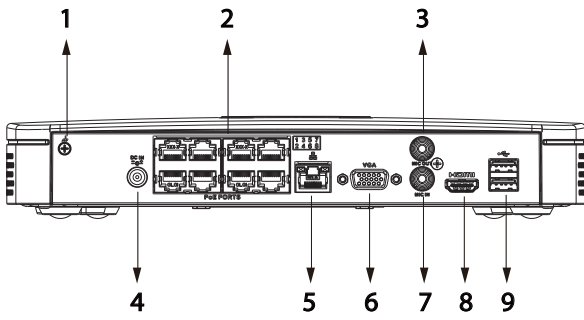

General

Power Supply	48/53 VDC, 2/1.8 A
Power Consumption	Total output of NVR is ≤ 10 W (without HDD) Total output power of PoE is 72 W, the maximum output power of a single port is 25.5 W
Net Weight	0.65 kg (1.43 lb)
Gross Weight	1.71 kg (3.77 lb)
Product Dimensions	270 mm × 206.3 mm × 47.5 mm (10.63" × 8.12" × 1.87") (W × L × H)
Packaging Dimensions	96 mm × 427 mm × 262 mm (3.78" × 16.81" × 10.31") (W × L × H)
Operating Temperature	-10 °C to +55 °C (14 °F to +131 °F)
Operating Humidity	10%–93% (RH)
Installation	Rack or desktop

Dimensions (mm[inch])

Panels

- | | |
|----------------------------|---------------|
| 1 Ground | 2 PoE Ports |
| 3 AUDIO OUT, RCA Connector | 4 Power Input |
| 5 Network Port | 6 VGA Port |
| 7 AUDIO IN, RCA Connector | 8 HDMI Port |
| 9 USB Ports | |