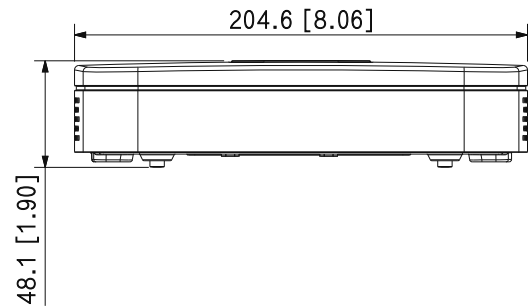

General

Power Supply	48/53 VDC, 2/1.8 A
Power Consumption	Total output of NVR is ≤ 10 W (without HDD) Total output power of PoE is 72 W, the maximum output power of a single port is 25.5 W
Net Weight	0.65 kg (1.43 lb)
Gross Weight	1.71 kg (3.77 lb)
Product Dimensions	270 mm × 206.3 mm × 47.5 mm (10.63" × 8.12" × 1.87") (W × L × H)
Packaging Dimensions	96 mm × 427 mm × 262 mm (3.78" × 16.81" × 10.31") (W × L × H)
Operating Temperature	-10 °C to +55 °C (14 °F to +131 °F)
Operating Humidity	10%–93% (RH)
Installation	Rack or desktop

Dimensions (mm[inch])

Panels

- | | |
|----------------------------|---------------|
| 1 Ground | 2 PoE Ports |
| 3 AUDIO OUT, RCA Connector | 4 Power Input |
| 5 Network Port | 6 VGA Port |
| 7 AUDIO IN, RCA Connector | 8 HDMI Port |
| 9 USB Ports | |