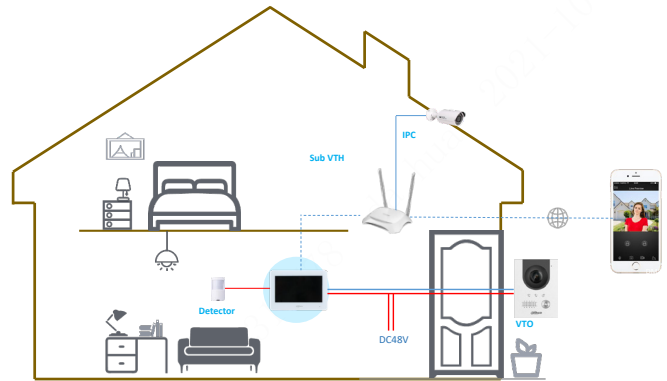

VTH5 Series | DHI-VTH5422HW-W/DHI-VTH5422HB-W

Dimensions	189.0 mm × 130.0 mm × 26.9 mm (7.44" × 5.12" × 1.06")
Operating Temperature	-10 °C to +55 °C (+14 °F to 131 °F)
Operating Humidity	10%-95% RH (non-condensing)
Operating Altitude	Beneath 3000 m (9842.52 ft)
Power Consumption	Standby ≤ 2 W; working ≤ 6 W
Net Weight	0.35 kg (0.78 lb)
Gross Weight	0.56 kg (1.23 lb)

Application