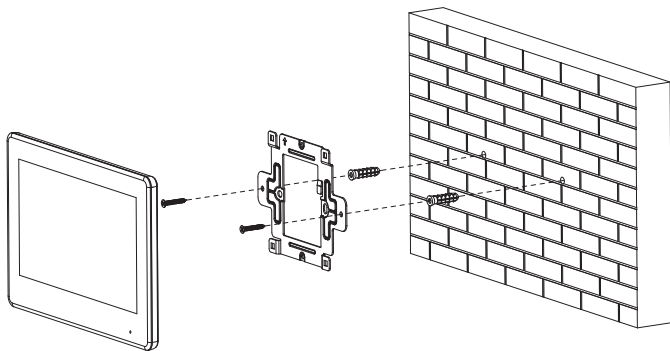

Dimensions	189.0 mm × 130.0 mm × 26.9 mm (7.44" × 5.12" × 1.06")
Operating Temperature	-10 °C to +55 °C (+14 °F to 131 °F)
Operating Humidity	10%-95% RH (non-condensing)
Operating Altitude	Beneath 3000 m (9842.52 ft)
Power Consumption	Standby ≤ 2 W; working ≤ 6 W
Net Weight	0.35 kg (0.78 lb)
Gross Weight	0.56 kg (1.23 lb)

Application

Ordering Information

Type	Model	Description
IP Indoor Monitor	DHI-VTH5422HW-W/ DHI-VTH5422HB-W	2-wire & Wi-Fi Indoor Monitor

Installation

Dimensions (mm[inch])